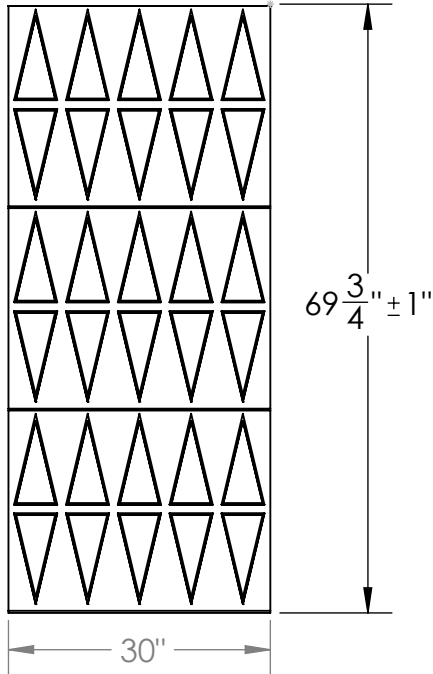

## Site Applications

2

1

B

B

SKU	Dimensions	QTY.
FS 1	1" x 11 1/2" x 15"	2
MRED 900	2" x 11 1/2" x 30"	1
MRED 1000	1 11/16" x 25 1/4" x 24"	1

LAST UPDATE:  
3/4/2025

A

2

1

SKU	Dimensions	QTY.
FS 1	1" x 14 1/4" x 15"	2
MRED 1000	2 1/4" x 14 1/4" x 30"	1
MRED 1000	2 1/4" x 26 1/4" x 30"	1

LAST UPDATE:  
3/4/2025

	<p><b>PROPRIETARY:</b> THE INFORMATION CONTAINED IN THIS DRAWING IS THE SOLE PROPERTY OF <b>SAFEPATH PRODUCTS</b>. ANY REPRODUCTION IN PART OR AS A WHOLE WITHOUT THE WRITTEN PERMISSION OF <b>SAFEPATH PRODUCTS</b> IS PROHIBITED.</p>	<p><b>CONTACT:</b> <b>SafePath Products:</b> 1 (800) 497-2003 <b>Sales:</b> quote@safepathproducts.com</p>	<p>RAMP MODEL: RS 2325</p>
		<p>UNLESS OTHERWISE SPECIFIED: DIMENSIONS ARE IN <b>INCHES</b></p>	<p>RAMP HEIGHT: 3 1/4"</p>
		<p>RAMP WEIGHT: 85 LBS.</p>	

SKU	Dimensions	QTY.
FS 1 1/2	1 1/2" x 23 1/8" x 15"	2
FS 1 3/4	1 3/4" x 23 1/8" x 15"	2
FS 2	2" x 23 1/8" x 15"	2
MRED 900	2" x 23 1/4" x 15"	3

LAST UPDATE:  
3/4/2025

**PROPRIETARY:**  
THE INFORMATION CONTAINED IN THIS DRAWING IS THE SOLE PROPERTY OF SAFEPATH PRODUCTS. ANY REPRODUCTION IN PART OR AS A WHOLE WITHOUT THE WRITTEN PERMISSION OF SAFEPATH PRODUCTS IS PROHIBITED.

**CONTACT:**  
**SafePath Products:**  
1 (800) 497-2003  
**Sales:**  
quote@safepathproducts.com

UNLESS OTHERWISE SPECIFIED:  
DIMENSIONS ARE IN **INCHES**

RAMP MODEL:	RS 2550
RAMP HEIGHT:	5 1/2"
RAMP WEIGHT:	235 LBS.