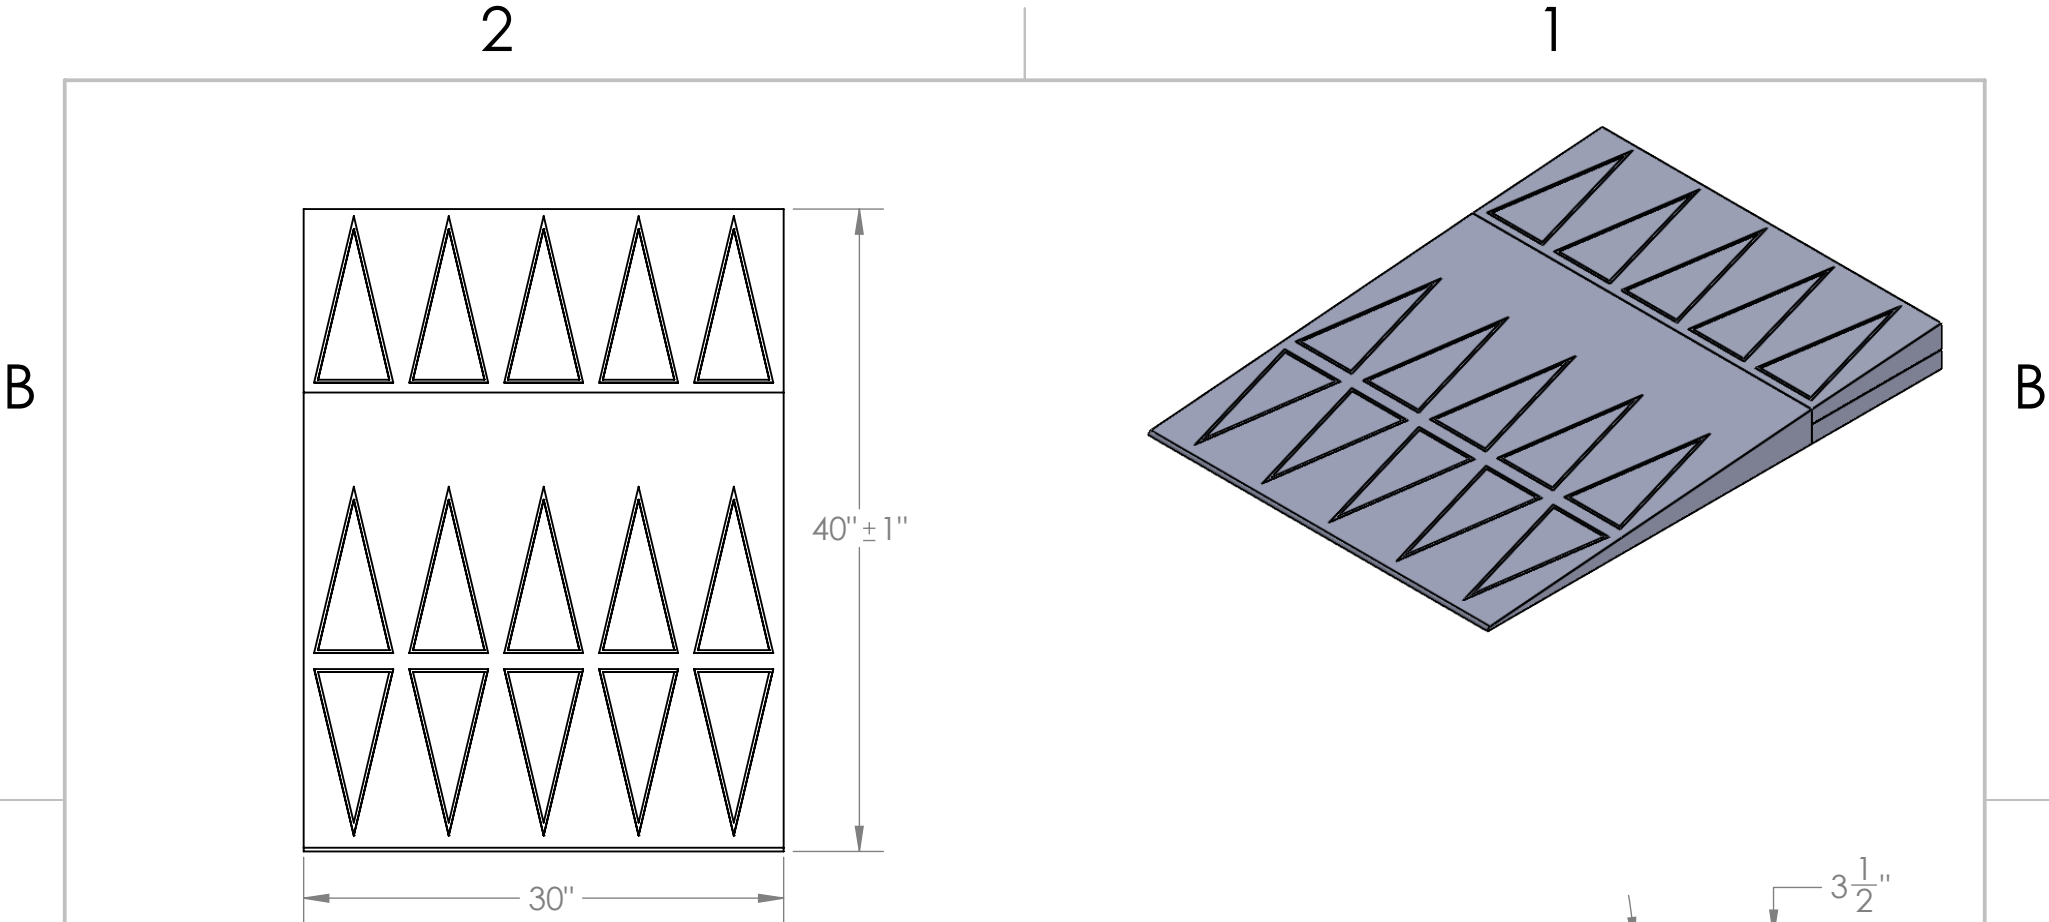

SKU	Dimensions	QTY.
FS 1 1/2"	1 1/2" x 11 1/2" x 30"	2
MRED 900	2" x 11 1/2" x 30"	1
MRED 1400	2 5/8" x 28 11/16" x 30"	1

LAST UPDATE:  
3/4/2025

	<p><b>PROPRIETARY:</b> THE INFORMATION CONTAINED IN THIS DRAWING IS THE SOLE PROPERTY OF SAFEPATH PRODUCTS. ANY REPRODUCTION IN PART OR AS A WHOLE WITHOUT THE WRITTEN PERMISSION OF SAFEPATH PRODUCTS IS PROHIBITED.</p>	<p><b>CONTACT:</b> <b>SafePath Products:</b> 1 (800) 497-2003 <b>Sales:</b> quote@safepathproducts.com</p>	<p><b>RAMP MODEL:</b> RS 2350</p>
		<p>UNLESS OTHERWISE SPECIFIED: DIMENSIONS ARE IN <b>INCHES</b></p>	<p><b>RAMP HEIGHT:</b> 3 1/2"</p>
		<p><b>RAMP WEIGHT:</b> 92 LBS.</p>	