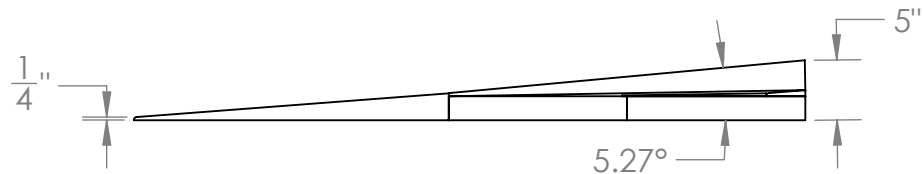

LAST UPDATE:
3/4/2025