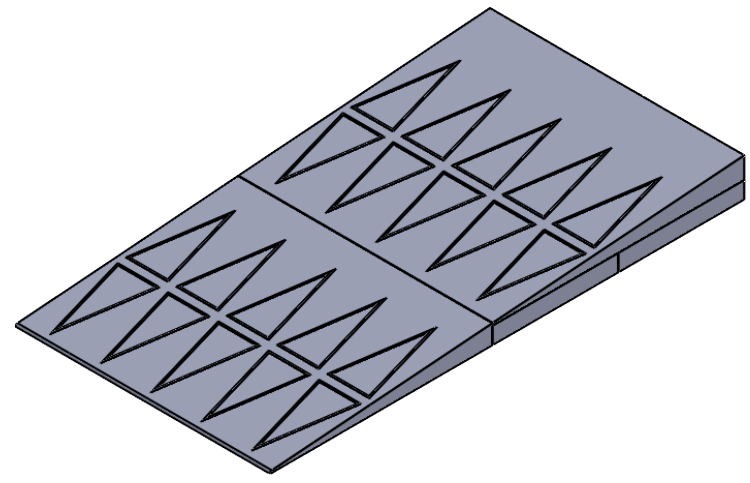

**CONTACT:**  
**SafePath Products:**  
1(800)497-2003  
**Sales:**  
quote@safepathproducts.com

UNLESS OTHERWISE SPECIFIED:  
DIMENSIONS ARE IN **INCHES**

RAMP MODEL:	RS 2425
RAMP HEIGHT:	4 1/4"
RAMP WEIGHT:	141 LBS.

2

1

2

1

SKU	Dimensions	QTY.
FS 2	2" x 14 7/8" x 15"	4
MRED 1000	2 1/4" x 26 1/4" x 30"	1
MRED 1200	2 1/2" x 29 3/4" x 30"	1

LAST UPDATE:  
3/4/2025

**PROPRIETARY:**  
THE INFORMATION CONTAINED IN THIS DRAWING IS THE SOLE PROPERTY OF SAFEPATH PRODUCTS. ANY REPRODUCTION IN PART OR AS A WHOLE WITHOUT THE WRITTEN PERMISSION OF SAFEPATH PRODUCTS IS PROHIBITED.