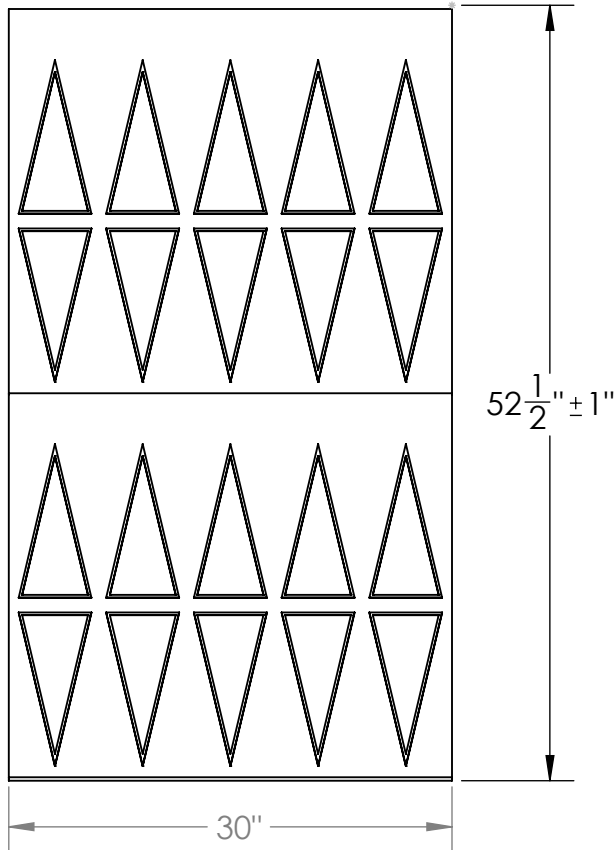

2

1

B

B

SKU	Dimensions	QTY.
FS 2	2 1/4" x 26 1/4" x 30"	4
MRED 1000	2" x 13" x 30"	2

LAST UPDATE:
3/4/2025

A

A