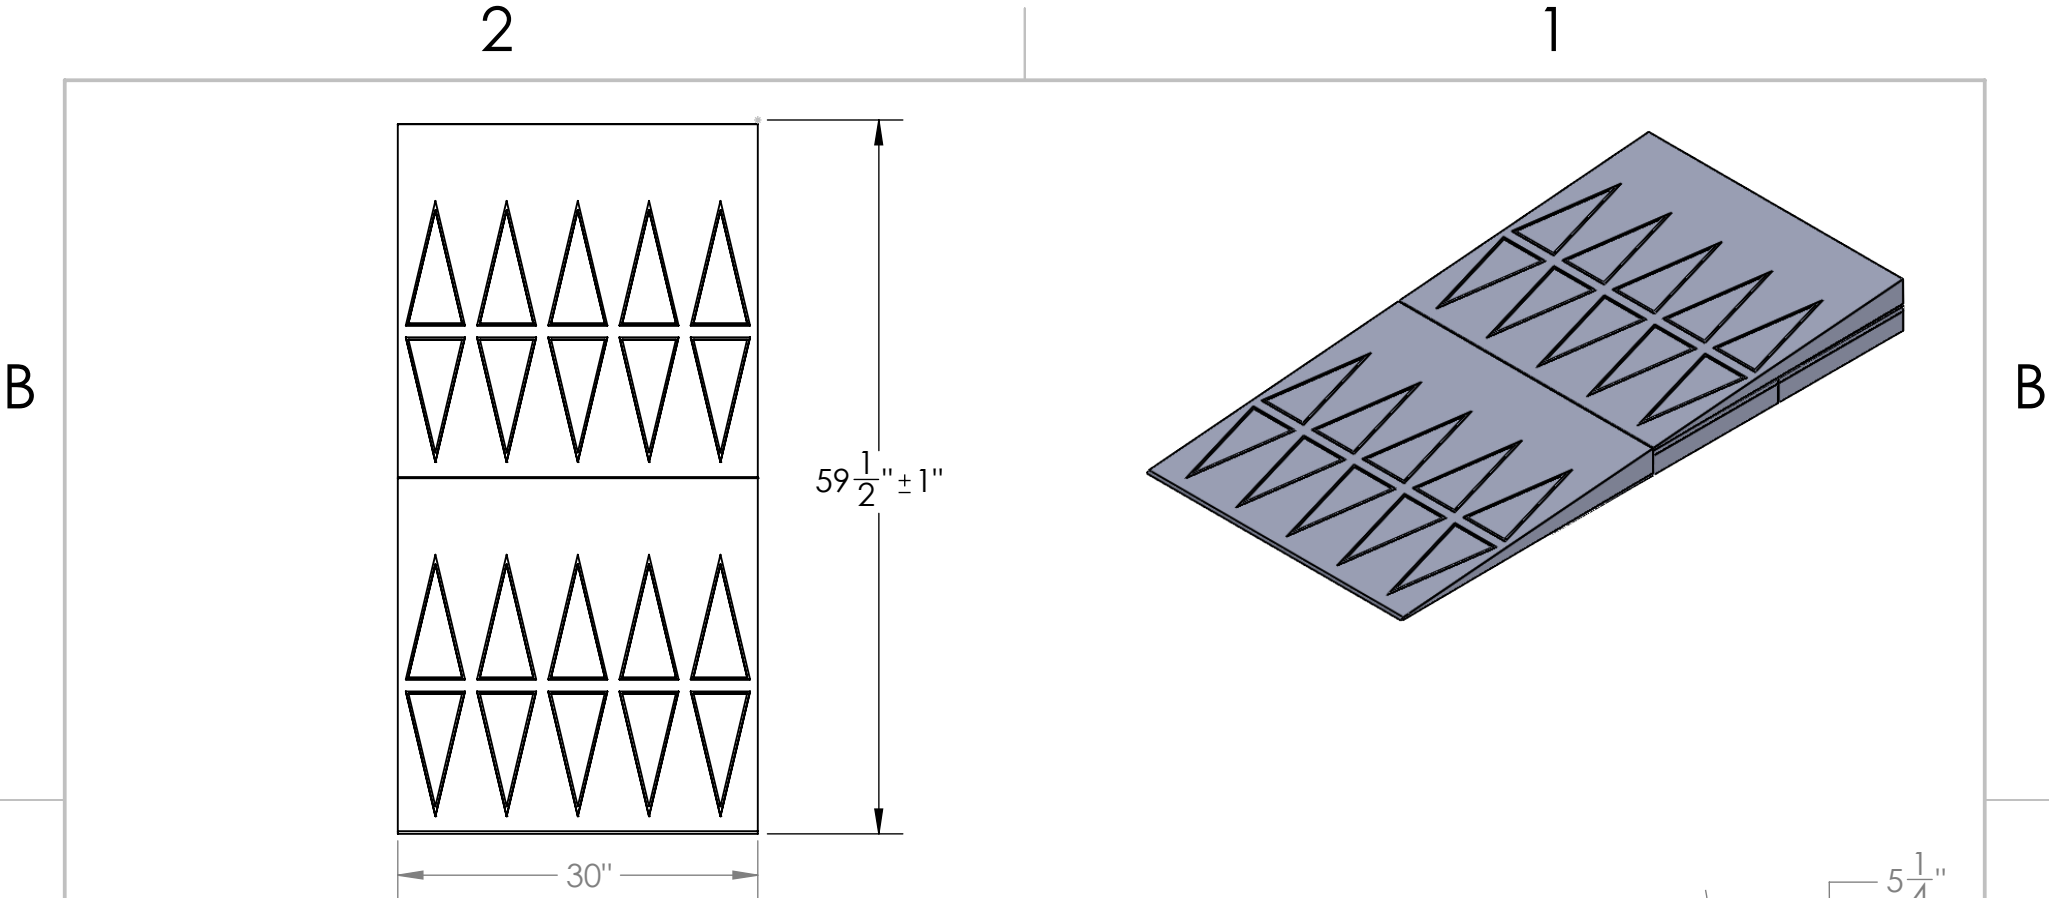

SKU	Dimensions	QTY.
FS 2	2" x 14 7/8" x 30"	4
FS 1/2	1/2" x 14 7/8" x 30"	4
MRED 1200	2 1/2" x 29 3/4" x 30"	2
.25 shim	1/4" x 12" x 30"	1

LAST UPDATE:
3/4/2025

	PROPRIETARY: THE INFORMATION CONTAINED IN THIS DRAWING IS THE SOLE PROPERTY OF SAFEPATH PRODUCTS. ANY REPRODUCTION IN PART OR AS A WHOLE WITHOUT THE WRITTEN PERMISSION OF SAFEPATH PRODUCTS IS PROHIBITED.	CONTACT: SafePath Products: 1 (800) 497-2003 Sales: quote@safepathproducts.com	RAMP MODEL: RS 2525
		UNLESS OTHERWISE SPECIFIED: DIMENSIONS ARE IN INCHES	RAMP HEIGHT: 5 1/4"
		RAMP WEIGHT: 197 LBS.	

B

B

A

A

2

1

2

1