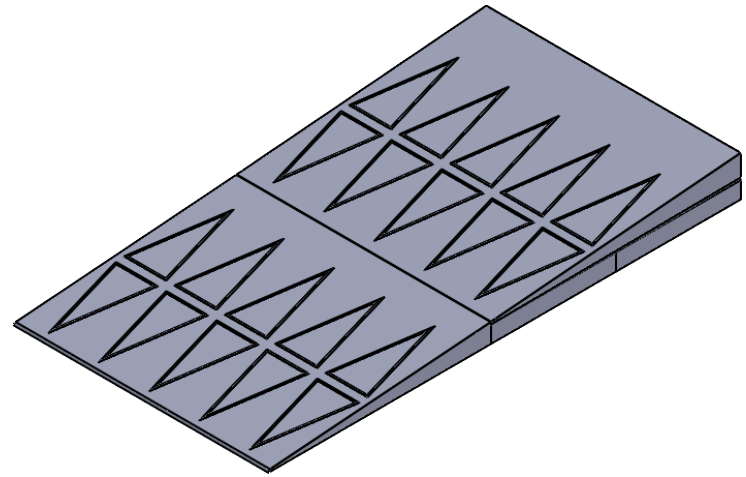

2

1

B

B

A

A

SKU	Dimensions	QTY.
FS 2	2" x 14 7/8" x 15"	4
MRED 1000	2 1/4" x 26 1/4" x 30"	1
MRED 1200	2 1/2" x 29 3/4" x 30"	1
1/4 shim	1/4" x 12" x 30"	1

LAST UPDATE:  
3/4/2025