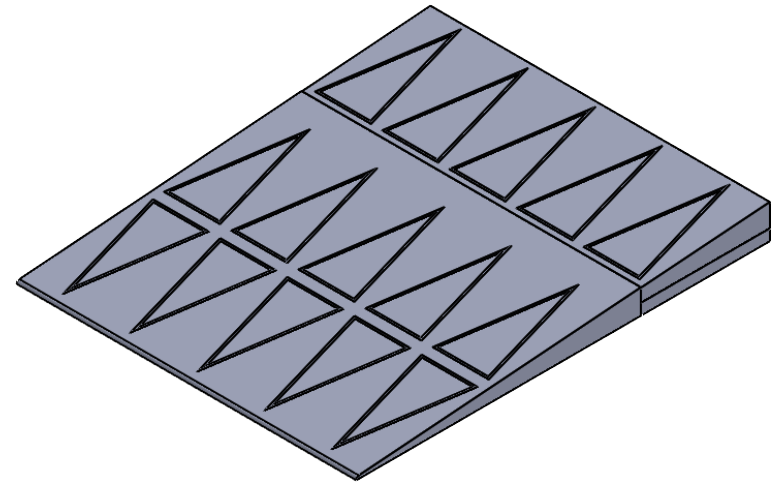

## Site Applications

2

1

B

B

SKU	Dimensions	QTY.
FS 1	1" x 11 1/2" x 15"	2
MRED 900	2" x 11 1/2" x 30"	1
MRED 1000	1 11/16" x 25 1/4" x 24"	1

LAST UPDATE:  
3/4/2025

A

2

1

SKU	Dimensions	QTY.
FS 1	1" x 14 1/4" x 15"	2
MRED 1000	2 1/4" x 14 1/4" x 30"	1
MRED 1000	2 1/4" x 26 1/4" x 30"	1

LAST UPDATE:  
3/4/2025

	<p><b>PROPRIETARY:</b> THE INFORMATION CONTAINED IN THIS DRAWING IS THE SOLE PROPERTY OF <b>SAFEPATH PRODUCTS</b>. ANY REPRODUCTION IN PART OR AS A WHOLE WITHOUT THE WRITTEN PERMISSION OF <b>SAFEPATH PRODUCTS</b> IS PROHIBITED.</p>	<p><b>CONTACT:</b> <b>SafePath Products:</b> 1 (800) 497-2003 <b>Sales:</b> quote@safepathproducts.com</p>	<p>RAMP MODEL: RS 2325</p>
		<p>UNLESS OTHERWISE SPECIFIED: DIMENSIONS ARE IN <b>INCHES</b></p>	<p>RAMP HEIGHT: 3 1/4"</p>
		<p>RAMP WEIGHT: 85 LBS.</p>	