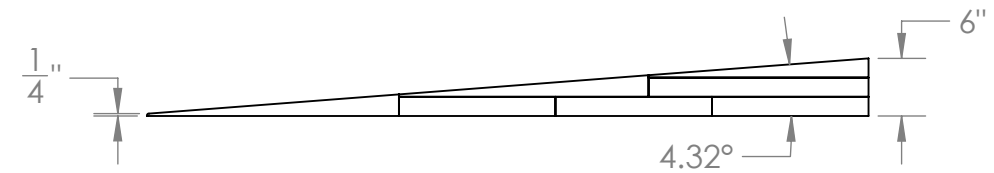

SKU	Dimensions	QTY.
FS 2	2" x 16 15/16" x 15"	6
FS 2	2" x 24" x 15"	2
MRED 900	2" x 23 1/4" x 30"	1
MRED 1000	2 1/4" x 26 1/4" x 30"	2

LAST UPDATE:
3/4/2025

A

A