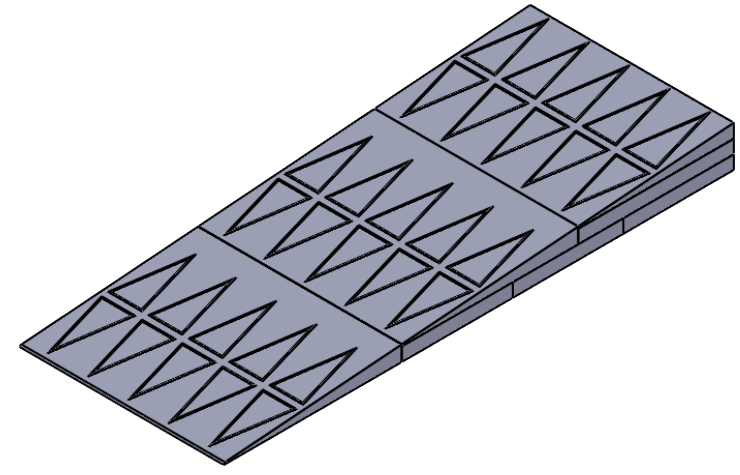

2

1

B

B

SKU	Dimensions	QTY.
FS 2	2" x 16 15/16" x 15"	6
FS 2	2" x 24" x 15"	2
MRED 900	2" x 23 1/4" x 30"	1
MRED 1000	2 1/4" x 26 1/4" x 30"	2

LAST UPDATE:
3/4/2025

A

A

PROPRIETARY:
THE INFORMATION CONTAINED IN THIS DRAWING IS THE SOLE PROPERTY OF SAFEPATH PRODUCTS. ANY REPRODUCTION IN PART OR AS A WHOLE WITHOUT THE WRITTEN PERMISSION OF SAFEPATH PRODUCTS IS PROHIBITED.

CONTACT:
SafePath Products:
1 (800) 497-2003
Sales:
quote@safepathproducts.com

UNLESS OTHERWISE SPECIFIED:
DIMENSIONS ARE IN **INCHES**

RAMP MODEL:	RS 2600
RAMP HEIGHT:	6"
RAMP WEIGHT:	260 LBS.

2

1