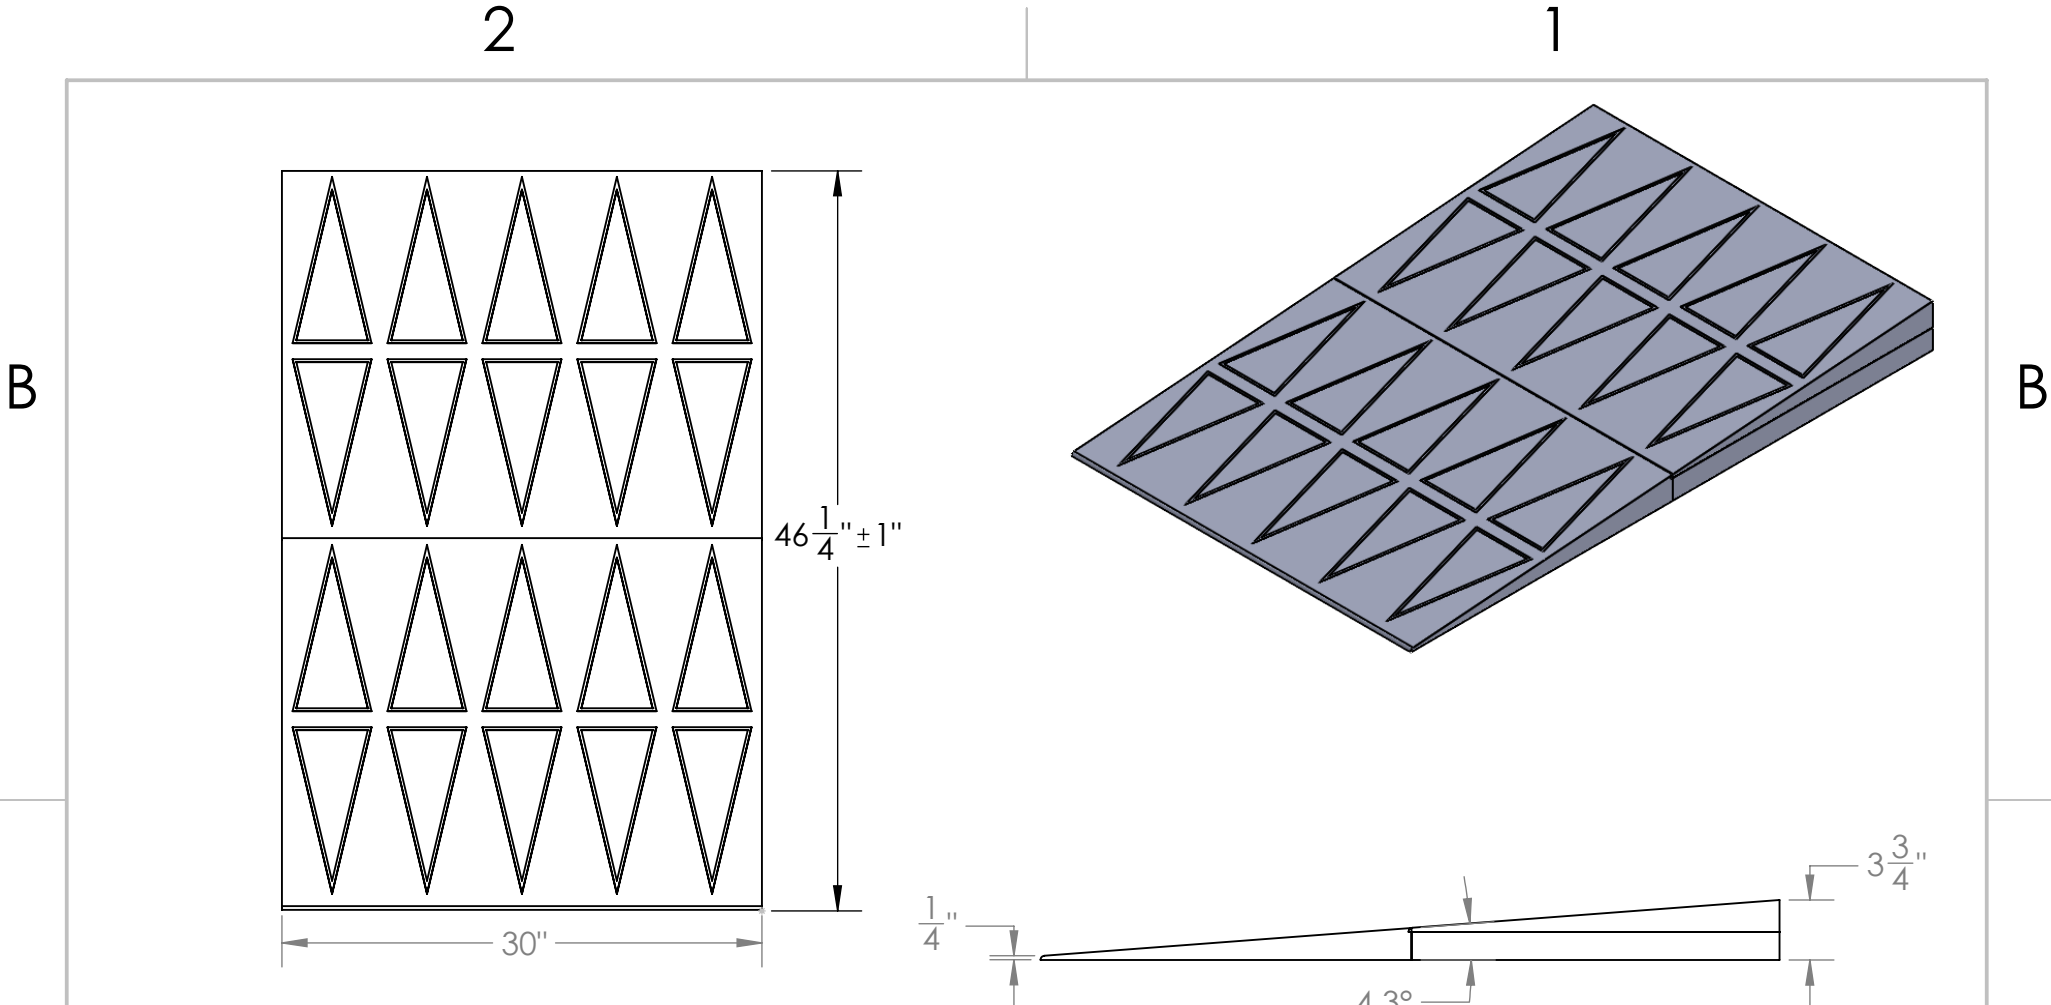

SKU	Dimensions	QTY.
FS 1 3/4	1 3/4" x 23" x 30"	2
MRED 900	2" x 23 1/4" x 30"	1
MRED 900	2" x 23" x 30"	1

LAST UPDATE:
3/4/2025