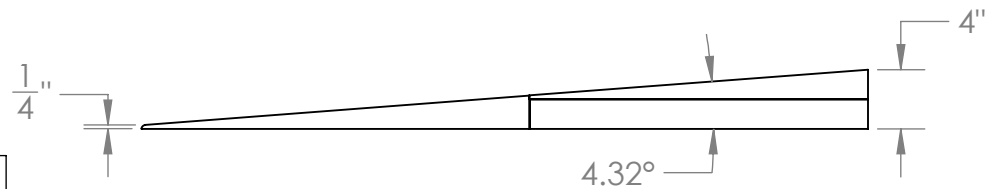

SKU	Dimensions	QTY.
FS 2	2" x 23" x 30"	2
MRED 900	2" x 23" x 30"	1
MRED 1000	2 1/4" x 26 1/4" x 30"	1

LAST UPDATE:
3/4/2025