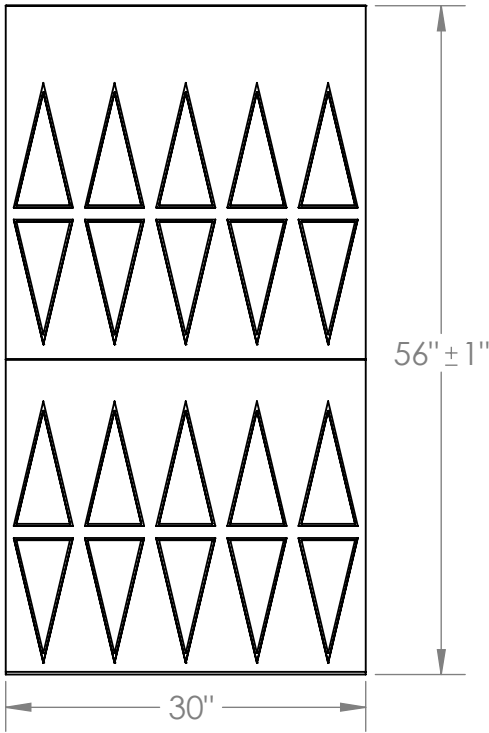

## Site Applications

2

1

B

B

SKU	Dimensions	QTY.
FS 1	1" x 11 1/2" x 15"	2
MRED 900	2" x 11 1/2" x 30"	1
MRED 1000	1 11/16" x 25 1/4" x 24"	1

LAST UPDATE:  
3/4/2025

A

2

1

SKU	Dimensions	QTY.
FS 1	1" x 14 1/4" x 15"	2
MRED 1000	2 1/4" x 14 1/4" x 30"	1
MRED 1000	2 1/4" x 26 1/4" x 30"	1

LAST UPDATE:  
3/4/2025

	<p><b>PROPRIETARY:</b> THE INFORMATION CONTAINED IN THIS DRAWING IS THE SOLE PROPERTY OF <b>SAFEPATH PRODUCTS</b>. ANY REPRODUCTION IN PART OR AS A WHOLE WITHOUT THE WRITTEN PERMISSION OF <b>SAFEPATH PRODUCTS</b> IS PROHIBITED.</p>	<p><b>CONTACT:</b> <b>SafePath Products:</b> 1 (800) 497-2003 <b>Sales:</b> quote@safepathproducts.com</p>	<p>RAMP MODEL: RS 2325</p>
		<p>UNLESS OTHERWISE SPECIFIED: DIMENSIONS ARE IN <b>INCHES</b></p>	<p>RAMP HEIGHT: 3 1/4"</p>
		<p>RAMP WEIGHT: 85 LBS.</p>	

2

1

B

B

A

A

SKU	Dimensions	QTY.
FS 2	2" x 14 7/8" x 15"	4
MRED 1000	2 1/4" x 26 1/4" x 30"	1
MRED 1200	2 1/2" x 29 3/4" x 30"	1
1/4 shim	1/4" x 12" x 30"	1

LAST UPDATE:  
3/4/2025