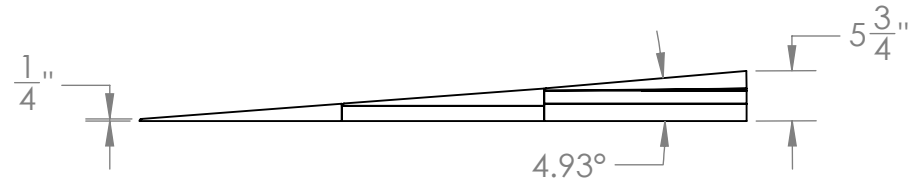

SKU	Dimensions	QTY.
FS 1 1/2	1 1/2" x 23 1/8" x 30"	2
FS 1 3/4	1 3/4" x 23 1/8" x 30"	2
FS 2	2" x 23 1/8" x 30"	2
MRED 900	2" x 23 1/4" x 30"	3
1/4 shim	1/4" x 12" x 30"	1

LAST UPDATE:
3/4/2025