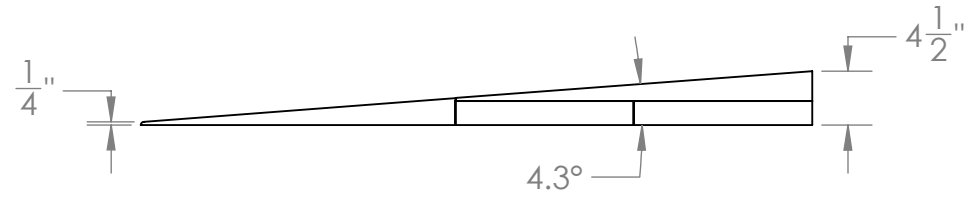

2

1

SKU	Dimensions	QTY.
FS 2	2" x 14 7/8" x 15"	4
MRED 1000	2 1/4" x 26 1/4" x 30"	1
MRED 1200	2 1/2" x 29 3/4" x 30"	1

LAST UPDATE:
3/4/2025