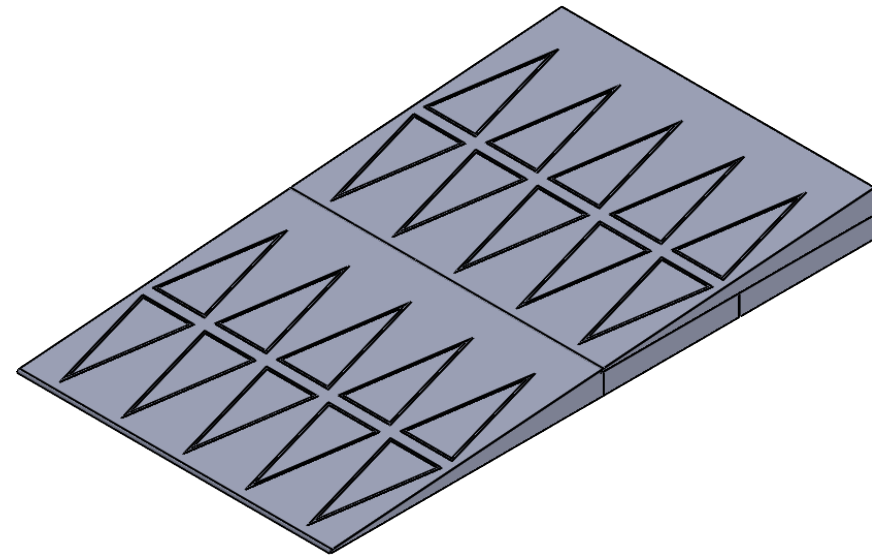

2

1

B

B

SKU	Dimensions	QTY.
FS 2	2 1/4" x 26 1/4" x 30"	4
MRED 1000	2" x 13" x 30"	2

LAST UPDATE:
3/4/2025

A

A