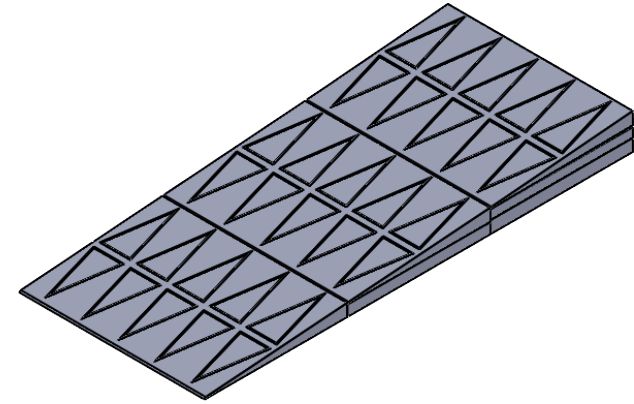

SKU	Dimensions	QTY.
FS 1 1/2	1 1/2" x 23 1/8" x 15"	2
FS 1 3/4	1 3/4" x 23 1/8" x 15"	2
FS 2	2" x 23 1/8" x 15"	2
MRED 900	2" x 23 1/4" x 15"	3

LAST UPDATE:  
3/4/2025

**PROPRIETARY:**  
THE INFORMATION CONTAINED IN THIS DRAWING IS THE SOLE PROPERTY OF SAFEPATH PRODUCTS. ANY REPRODUCTION IN PART OR AS A WHOLE WITHOUT THE WRITTEN PERMISSION OF SAFEPATH PRODUCTS IS PROHIBITED.

**CONTACT:**  
**SafePath Products:**  
1 (800) 497-2003  
**Sales:**  
quote@safepathproducts.com

UNLESS OTHERWISE SPECIFIED:  
DIMENSIONS ARE IN **INCHES**

RAMP MODEL:	RS 2550
RAMP HEIGHT:	5 1/2"
RAMP WEIGHT:	235 LBS.