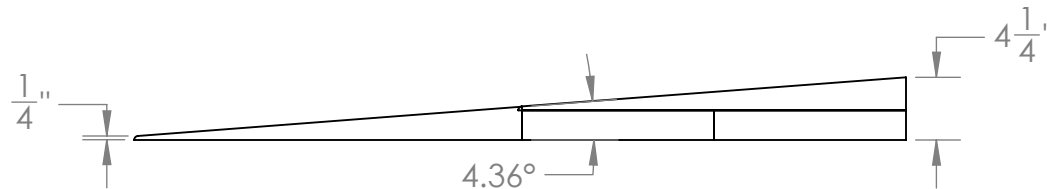

2

1

B

B

SKU	Dimensions	QTY.
FS 2	2 1/4" x 26 1/4" x 30"	4
MRED 1000	2" x 13" x 30"	2

LAST UPDATE:
3/4/2025

A

A