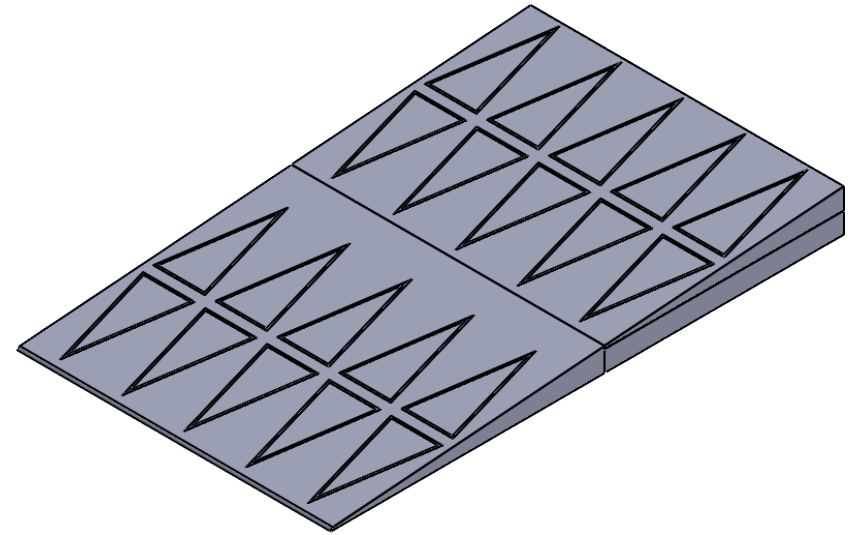

SKU	Dimensions	QTY.
FS 1 3/4	1 3/4" x 23" x 30"	2
MRED 900	2" x 23 1/4" x 30"	1
MRED 900	2" x 23" x 30"	1

LAST UPDATE:  
3/4/2025

**PROPRIETARY:**  
THE INFORMATION CONTAINED IN THIS DRAWING IS THE SOLE PROPERTY OF SAFEPATH PRODUCTS. ANY REPRODUCTION IN PART OR AS A WHOLE WITHOUT THE WRITTEN PERMISSION OF SAFEPATH PRODUCTS IS PROHIBITED.

**CONTACT:**  
**SafePath Products:**  
1 (800) 497-2003  
**Sales:**  
quote@safepathproducts.com

UNLESS OTHERWISE SPECIFIED:  
DIMENSIONS ARE IN **INCHES**

RAMP MODEL:	RS 2375
RAMP HEIGHT:	3 3/4"
RAMP WEIGHT:	116 LBS.