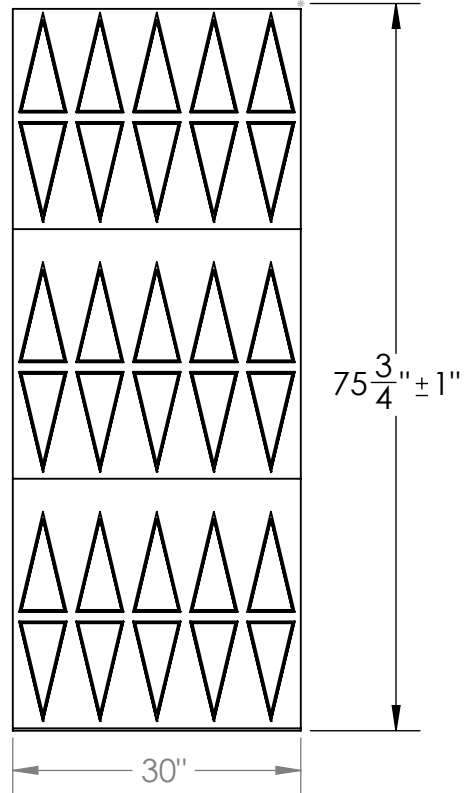

2

1

B

B

SKU	Dimensions	QTY.
FS 2	2" x 16 15/16" x 15"	6
FS 2	2" x 24" x 15"	2
MRED 900	2" x 23 1/4" x 30"	1
MRED 1000	2 1/4" x 26 1/4" x 30"	2

LAST UPDATE:
3/4/2025

A

A

PROPRIETARY:
THE INFORMATION CONTAINED IN THIS DRAWING IS THE SOLE PROPERTY OF SAFEPATH PRODUCTS. ANY REPRODUCTION IN PART OR AS A WHOLE WITHOUT THE WRITTEN PERMISSION OF SAFEPATH PRODUCTS IS PROHIBITED.

CONTACT:
SafePath Products:
1 (800) 497-2003
Sales:
quote@safepathproducts.com

UNLESS OTHERWISE SPECIFIED:
DIMENSIONS ARE IN **INCHES**

RAMP MODEL:	RS 2600
RAMP HEIGHT:	6"
RAMP WEIGHT:	260 LBS.

2

1