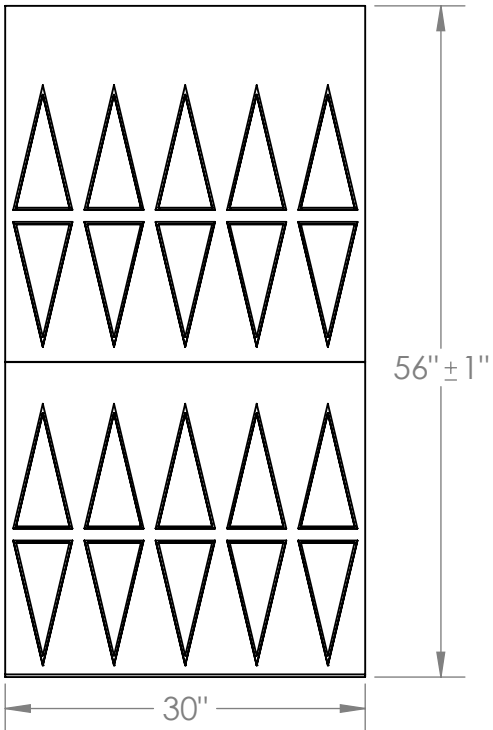

2

1

SKU	Dimensions	QTY.
FS 2	2" x 14 7/8" x 15"	4
MRED 1000	2 1/4" x 26 1/4" x 30"	1
MRED 1200	2 1/2" x 29 3/4" x 30"	1

LAST UPDATE:
3/4/2025