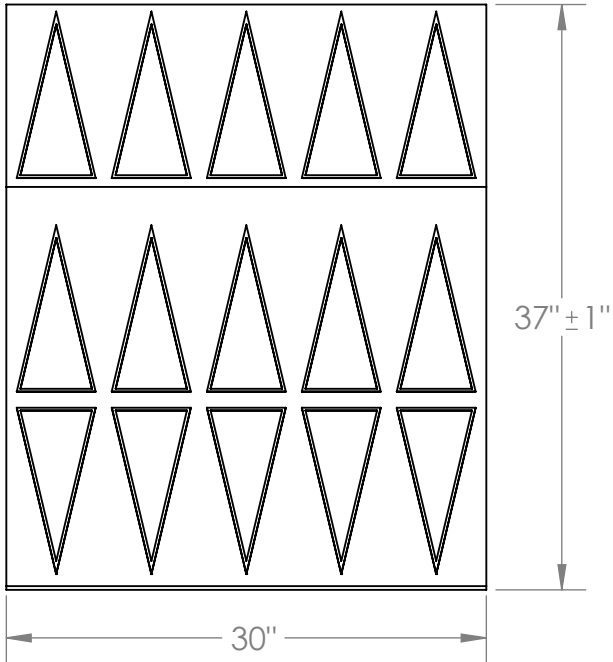

## Site Applications

2

1

B

B

SKU	Dimensions	QTY.
FS 1	1" x 11 1/2" x 15"	2
MRED 900	2" x 11 1/2" x 30"	1
MRED 1000	1 11/16" x 25 1/4" x 24"	1

LAST UPDATE:  
3/4/2025

A

2

1

SKU	Dimensions	QTY.
FS 1	1" x 14 1/4" x 15"	2
MRED 1000	2 1/4" x 14 1/4" x 30"	1
MRED 1000	2 1/4" x 26 1/4" x 30"	1

LAST UPDATE:  
3/4/2025

	<p><b>PROPRIETARY:</b> THE INFORMATION CONTAINED IN THIS DRAWING IS THE SOLE PROPERTY OF <b>SAFEPATH PRODUCTS</b>. ANY REPRODUCTION IN PART OR AS A WHOLE WITHOUT THE WRITTEN PERMISSION OF <b>SAFEPATH PRODUCTS</b> IS PROHIBITED.</p>	<p><b>CONTACT:</b> <b>SafePath Products:</b> 1 (800) 497-2003 <b>Sales:</b> quote@safepathproducts.com</p>	<p>RAMP MODEL: RS 2325</p>
		<p>UNLESS OTHERWISE SPECIFIED: DIMENSIONS ARE IN <b>INCHES</b></p>	<p>RAMP HEIGHT: 3 1/4"</p>
		<p>RAMP WEIGHT: 85 LBS.</p>	