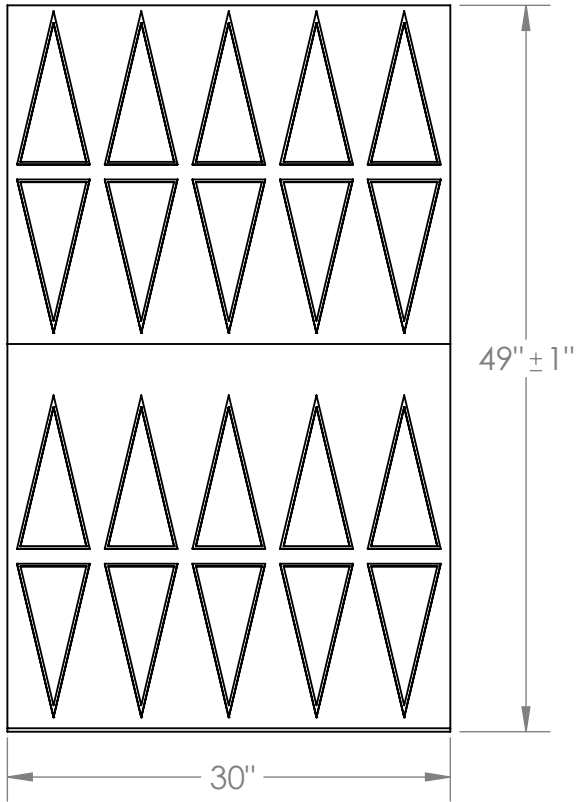

SKU	Dimensions	QTY.
FS 2	2" x 23" x 30"	2
MRED 900	2" x 23" x 30"	1
MRED 1000	2 1/4" x 26 1/4" x 30"	1

LAST UPDATE:
3/4/2025