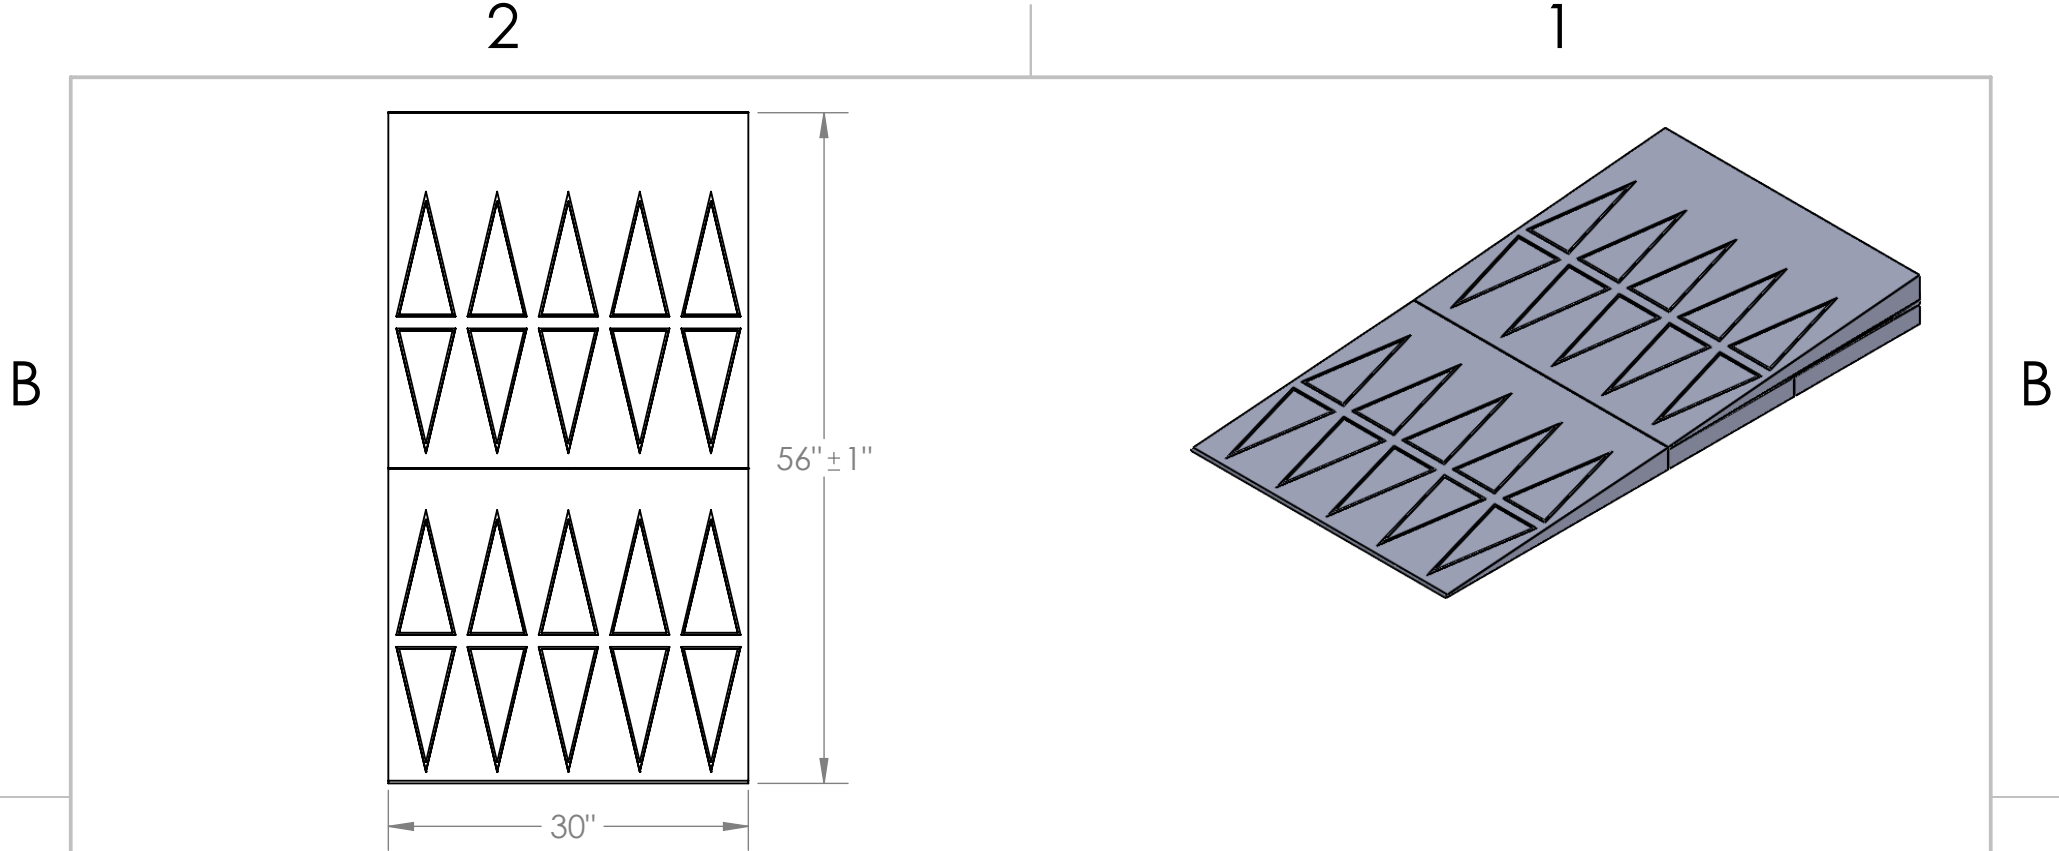

SKU	Dimensions	QTY.
FS 2	2" x 14 7/8" x 30"	4
MRED 1000	2 1/4" x 26 1/4" x 30"	1
MRED 1200	2 1/2" x 29 3/4" x 30"	1
MRAEZ 0010	1/2" x 3 1/4" x 30"	1
1/4 shim	1/4" x 12" x 30"	1