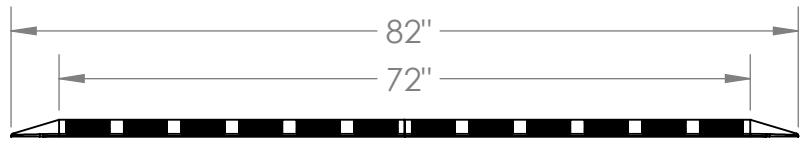

2

1

B

B

A

A

LAST UPDATE:
1/9/2025