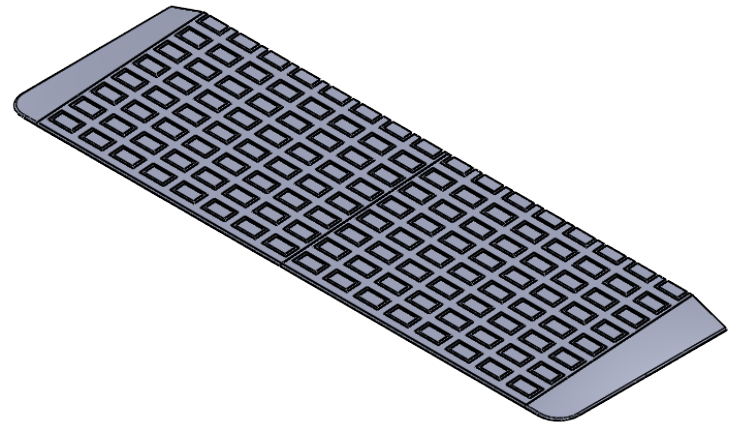

2

1

B

B

A

A

LAST UPDATE:
1/9/2025