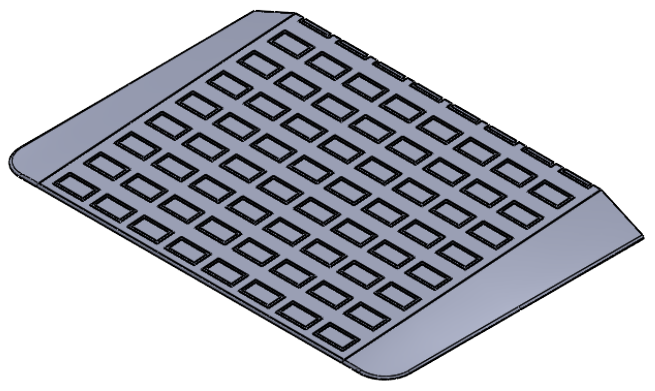

2

1

B

B

A

A

LAST UPDATE:
1/9/2025