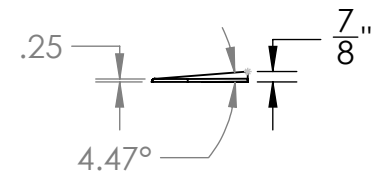

2

1

B

B

A

A

LAST UPDATE:
1/9/2025