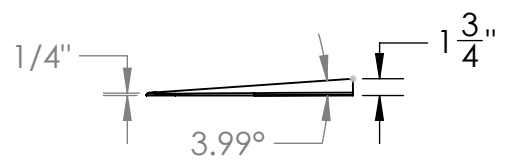

2

1

B

B

A

A

LAST UPDATE:
1/9/2025