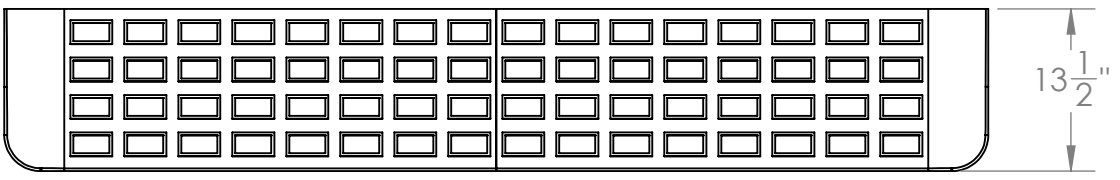

2

1

B

B

A

A

LAST UPDATE:
1/9/2025