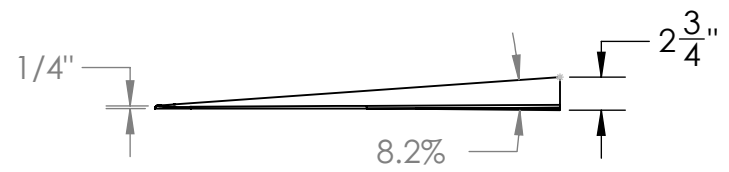

2

1

B

B

A

A

LAST UPDATE:
1/17/2025