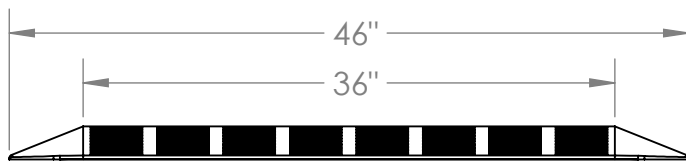

2

1

B

B

A

A

LAST UPDATE:
1/9/2025