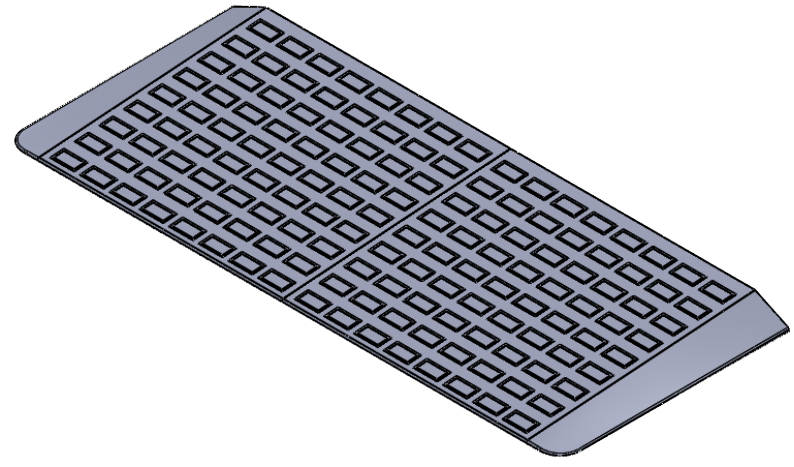

2

1

B

B

A

A

LAST UPDATE:
1/17/2025