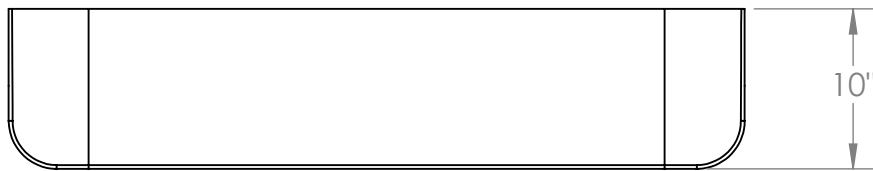

2

1

B

B

A

A

LAST UPDATE: 1/9/2025