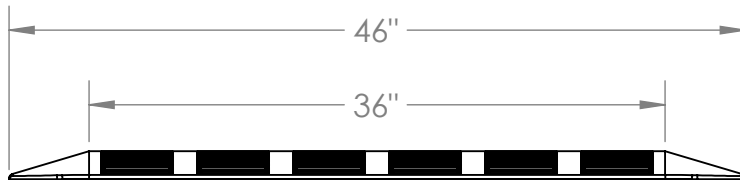

2

1

B

B

A

A

LAST UPDATE:
1/9/2025