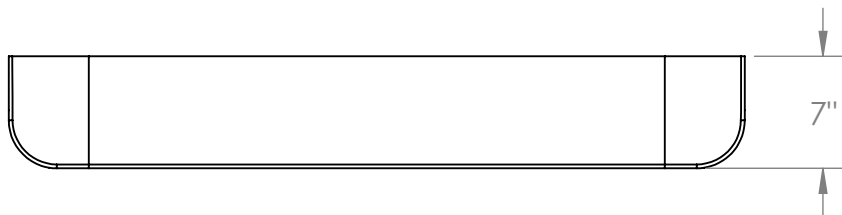

2

1

B

B

A

A

LAST UPDATE:
1/9/2025