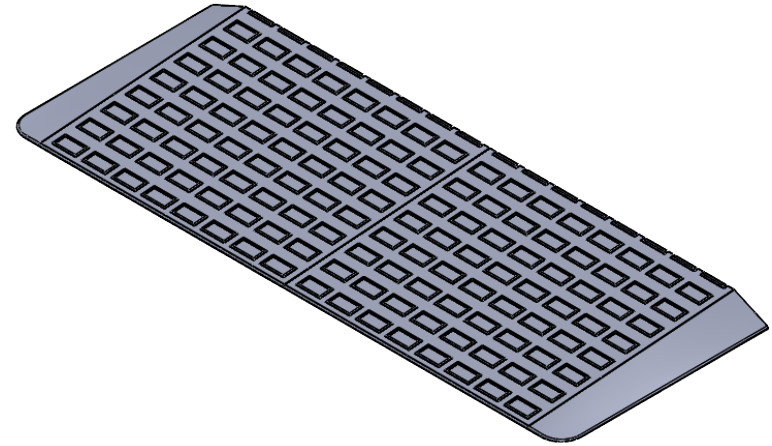

2

1

B

B

A

A

LAST UPDATE:
1/9/2025