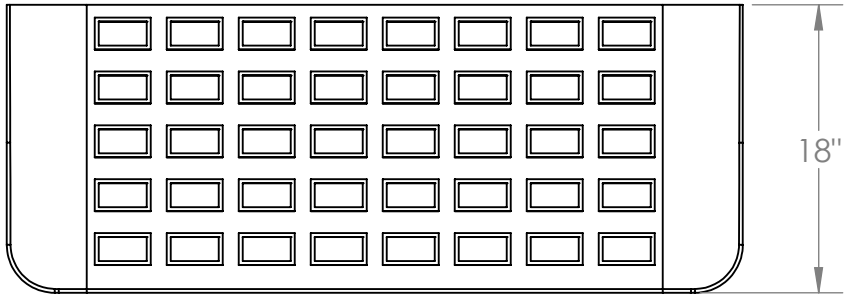

2

1

B

B

A

A

LAST UPDATE:
1/9/2025