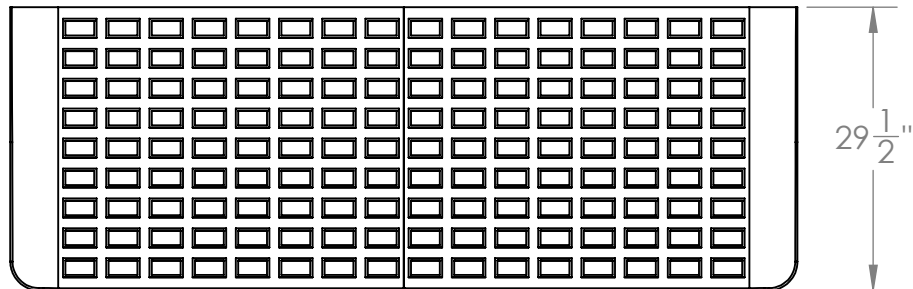

2

1

B

B

A

A

LAST UPDATE:
1/9/2025