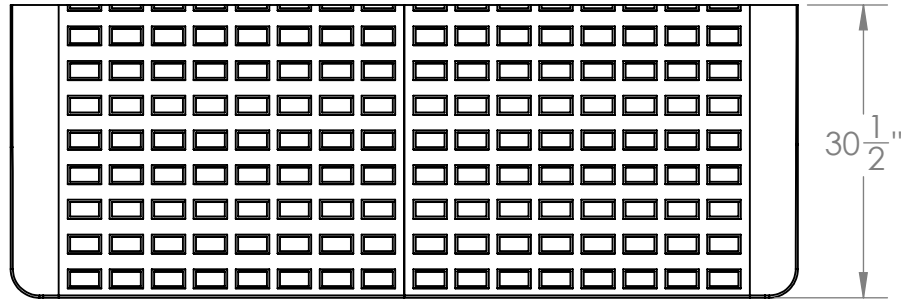

2

1

B

B

A

A

LAST UPDATE:
1/9/2025