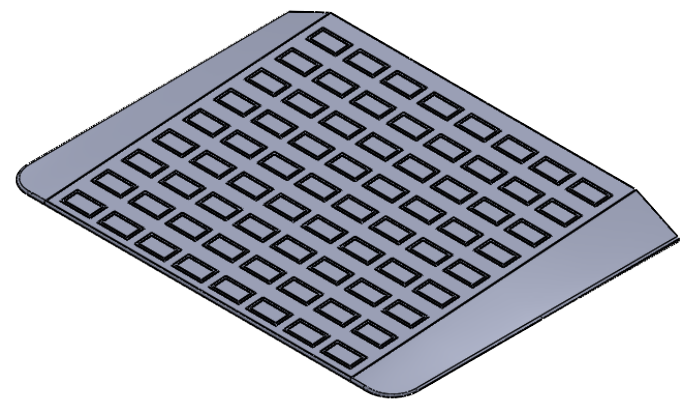

2

1

B

B

A

A

LAST UPDATE:
1/17/2025