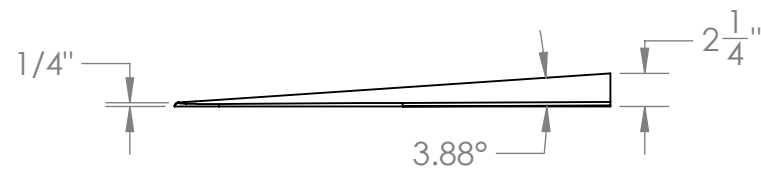

2

1

B

B

A

A

LAST UPDATE:
1/9/2025