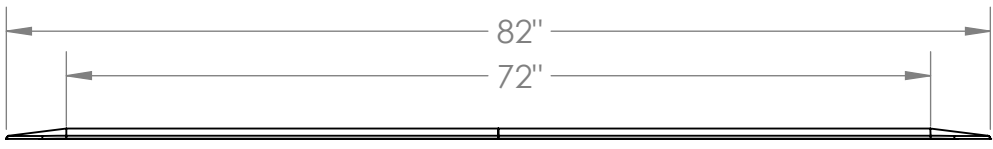

2

1

B

B

A

A

LAST UPDATE:
1/9/2025