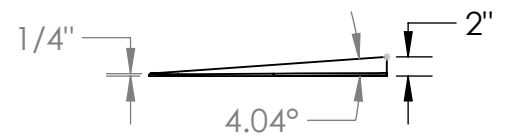

2

1

B

B

A

A

LAST UPDATE:
1/9/2025