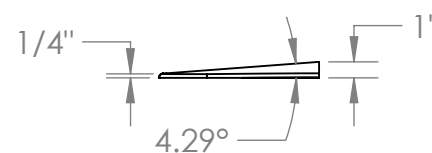

2

1

B

B

A

A

LAST UPDATE: 1/9/2025