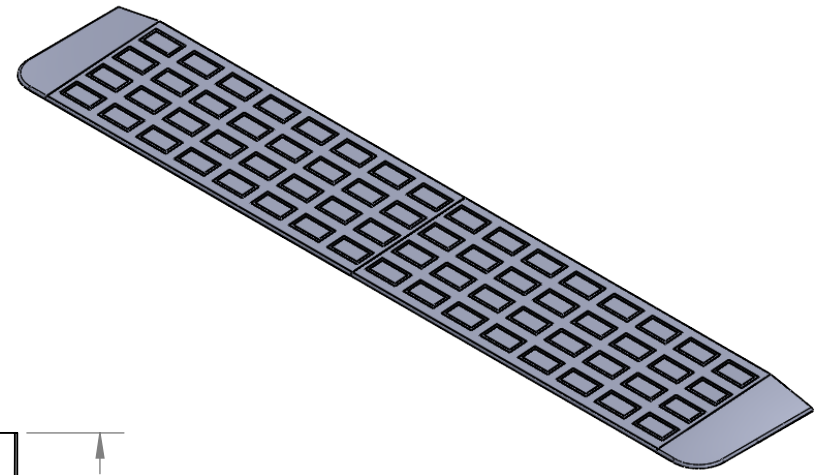

**CONTACT:**  
**SafePath Products:**  
1 (800) 497-2003  
**Sales:**  
quote@safepathproducts.com

UNLESS OTHERWISE SPECIFIED:  
DIMENSIONS ARE IN **INCHES**

RAMP MODEL:	MRAEZ 1110
RAMP HEIGHT:	1 1/4"
RAMP WEIGHT:	21 LBS.

2

1

2

1

B

B

A

A