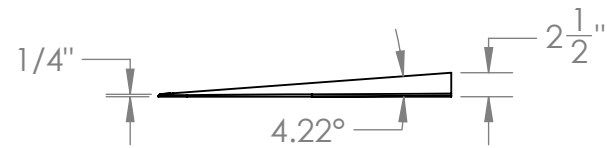

2

1

B

B

A

A

LAST UPDATE:
1/9/2025