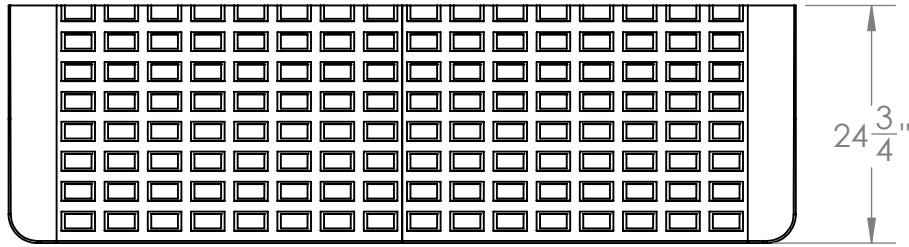

2

1

B

B

A

A

LAST UPDATE:
1/9/2025