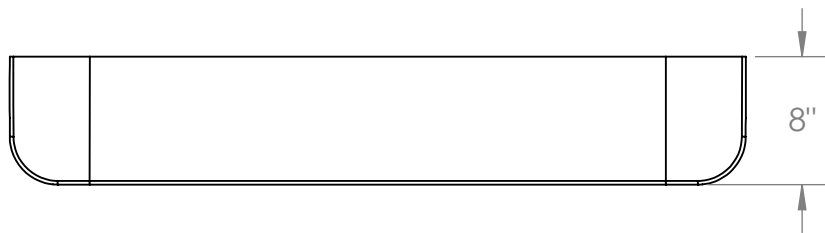

2

1

B

B

A

A

LAST UPDATE:
1/9/2025