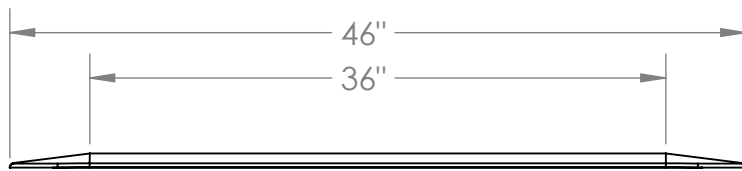

2

1

B

B

A

A

LAST UPDATE:
1/9/2025