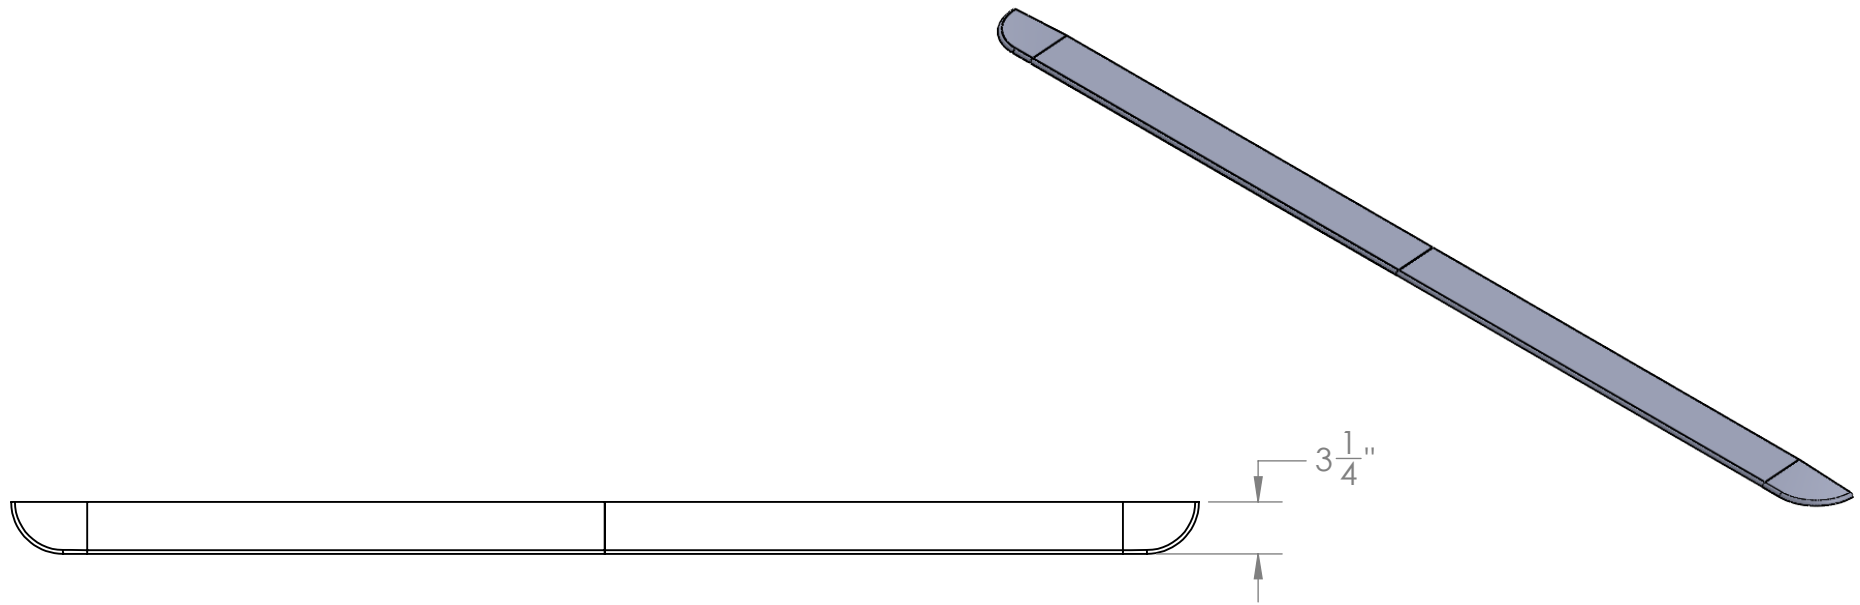

2

1

B

B

A

A

LAST UPDATE:
1/9/2025