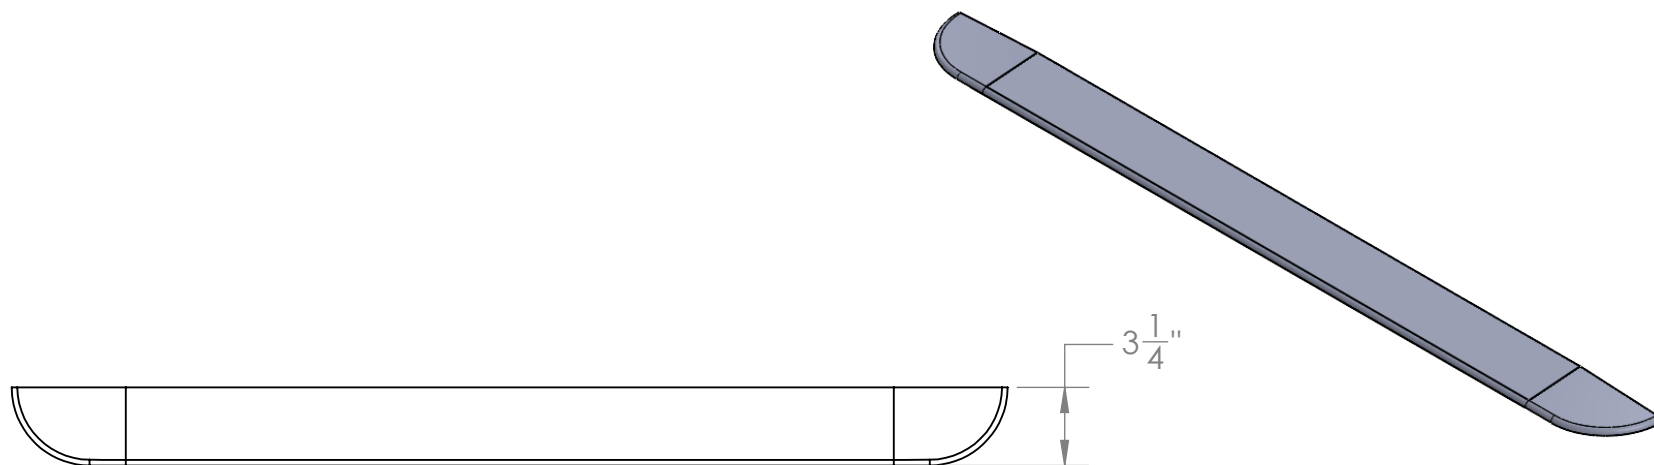

2

1

B

B

LAST UPDATE:
1/9/2025

A

A