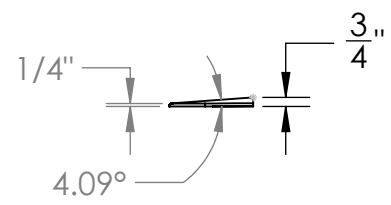

2

1

B

B

A

A

LAST UPDATE:
1/9/2025