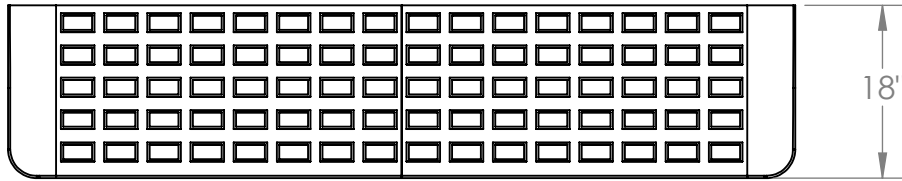

2

1

B

B

A

A

LAST UPDATE:
1/9/2025