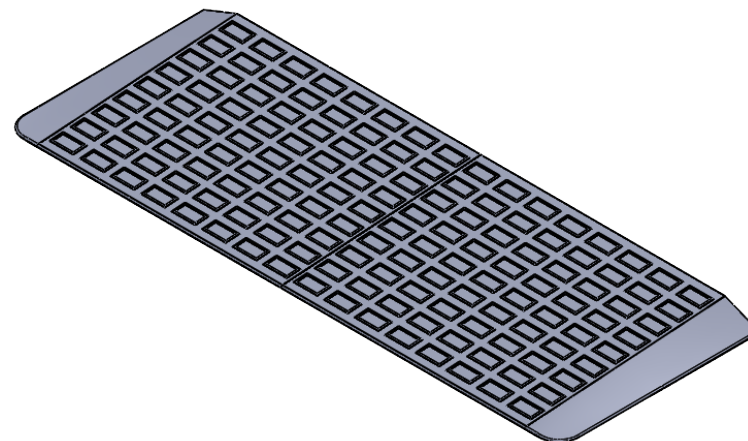

2

1

B

B

A

A

LAST UPDATE:
1/9/2025