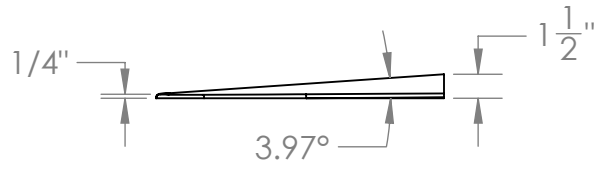

2

1

B

B

A

A

LAST UPDATE:
1/9/2025