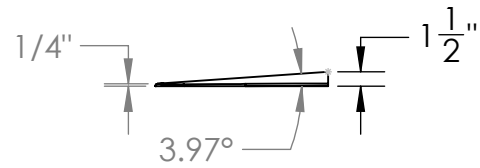

2

1

B

B

A

A

LAST UPDATE:
1/9/2025