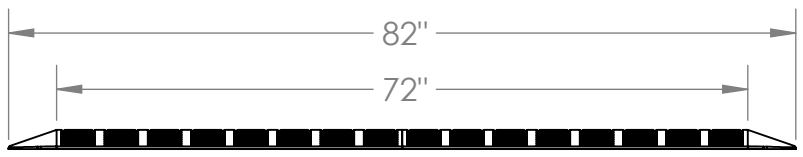

2

1

B

B

A

A

LAST UPDATE:
1/9/2025