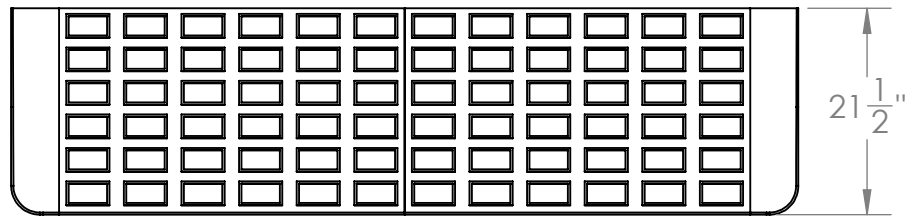

2

1

B

B

A

A

LAST UPDATE:
1/9/2025