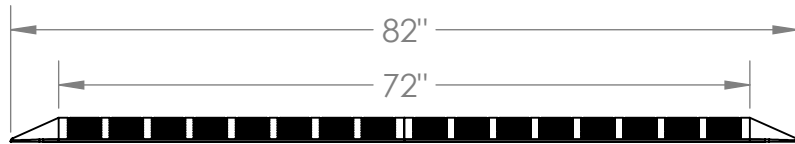

2

1

B

B

A

A

LAST UPDATE:
1/9/2025