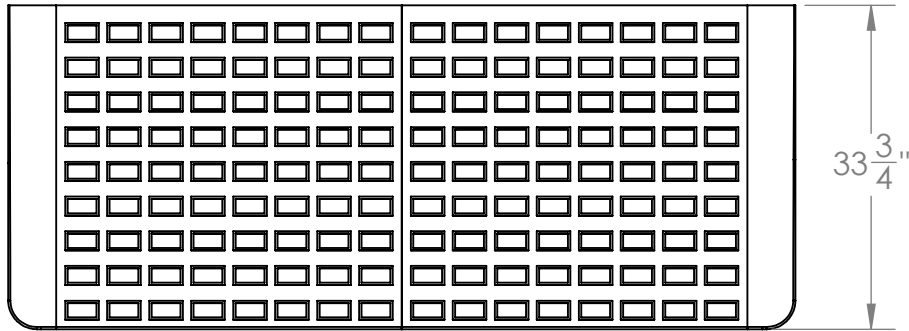

2

1

B

B

A

A

LAST UPDATE:
1/17/2025