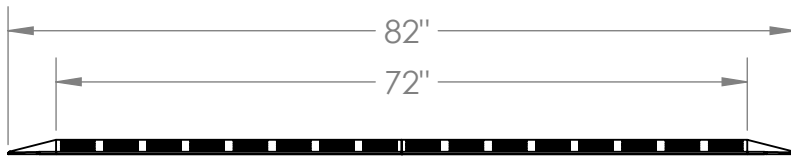

2

1

B

B

A

A

LAST UPDATE:
1/9/2025