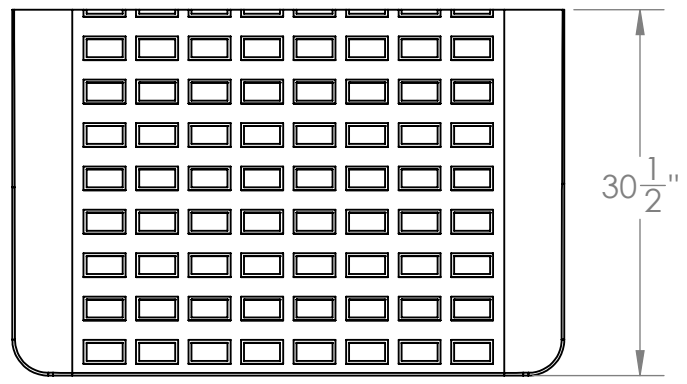

2

1

B

B

A

A

LAST UPDATE:
1/9/2025