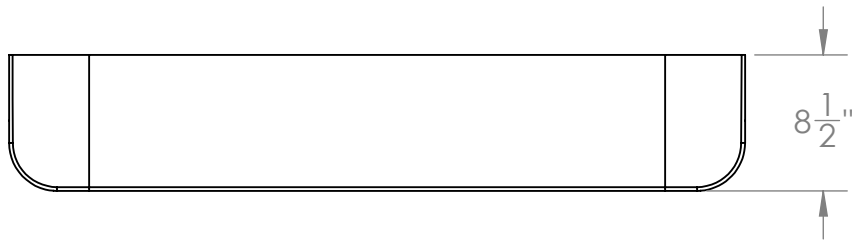

2

1

B

B

LAST UPDATE:
1/9/2025

A

A