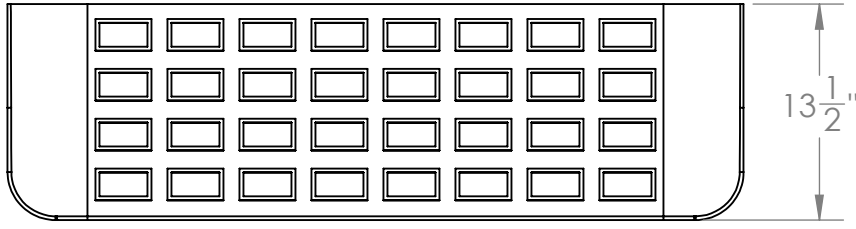

2

1

B

B

A

A

LAST UPDATE:
1/9/2025