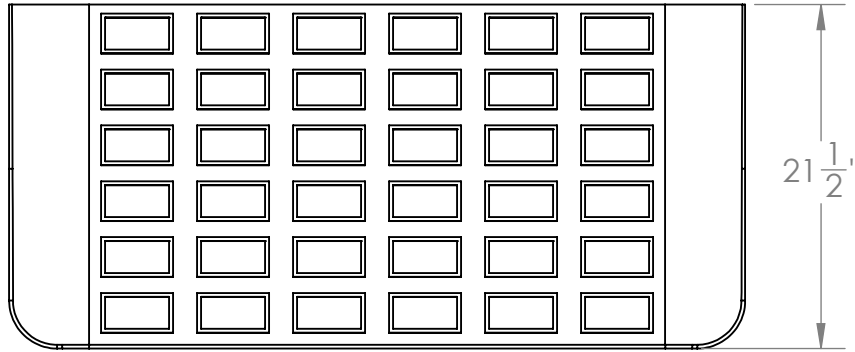

2

1

B

B

A

A

LAST UPDATE:
1/9/2025