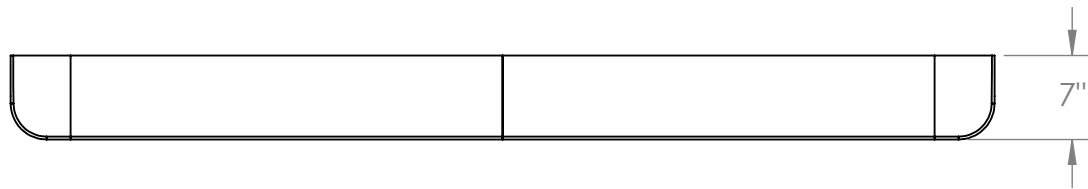

2

1

B

B

A

A

LAST UPDATE:
1/9/2025