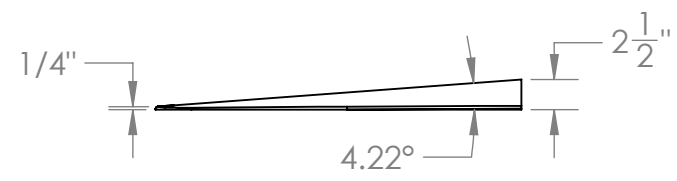

2

1

B

B

A

A

LAST UPDATE:
1/9/2025