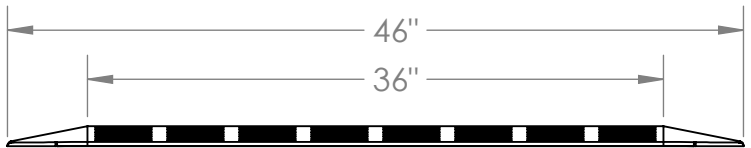

2

1

B

B

A

A

LAST UPDATE:
1/9/2025