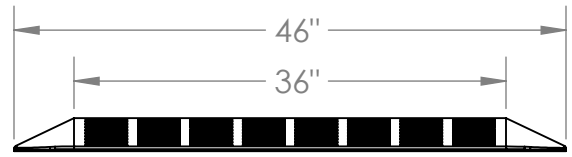

2

1

B

B

A

A

LAST UPDATE:
1/17/2025