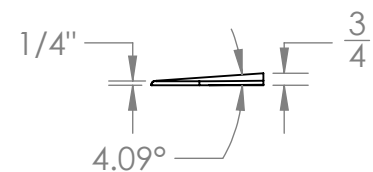

2

1

B

B

A

A

LAST UPDATE:
1/9/2025