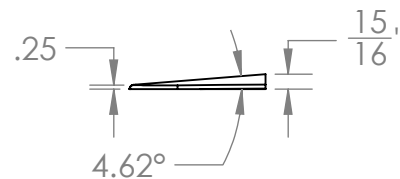

2

1

B

B

LAST UPDATE:
1/9/2025

A

A