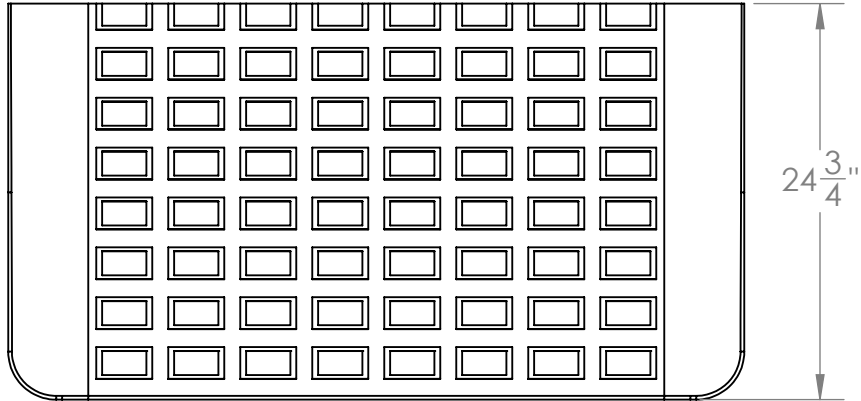

2

1

B

B

A

A

LAST UPDATE:
1/9/2025