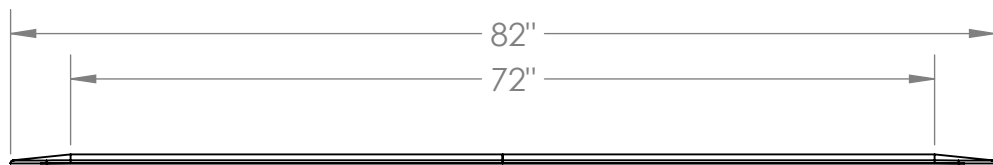

2

1

B

B

A

A

LAST UPDATE:
1/9/2025