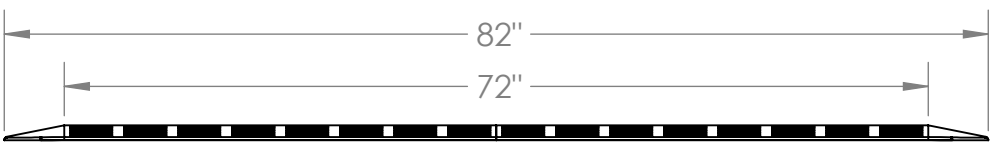

2

1

B

B

A

A

LAST UPDATE:
1/9/2025