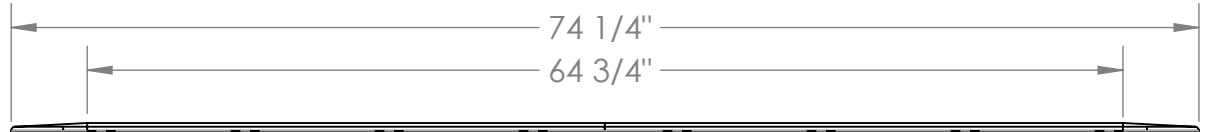

2

1

B

B

A

A

LAST UPDATE:
1/9/2025