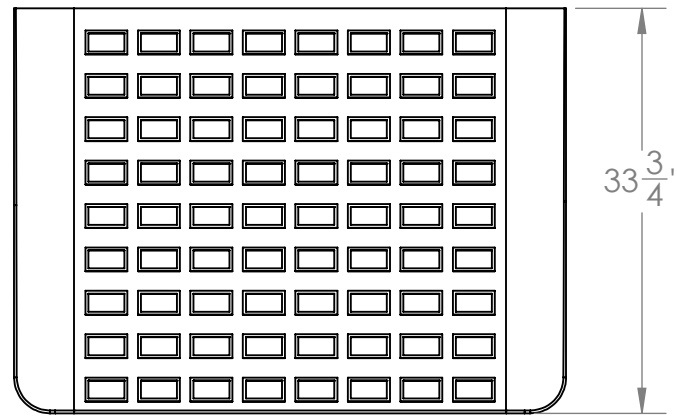

2

1

B

B

A

A

LAST UPDATE:
1/17/2025