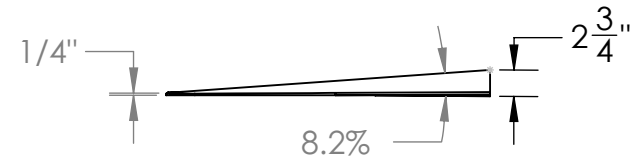

2

1

B

B

A

A

LAST UPDATE:
1/17/2025