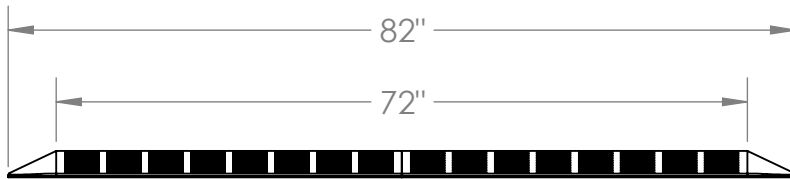

2

1

B

B

A

A

LAST UPDATE:
1/17/2025