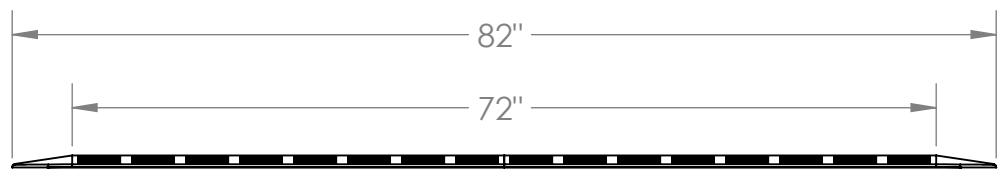

2

1

B

B

A

A

LAST UPDATE:
1/9/2025