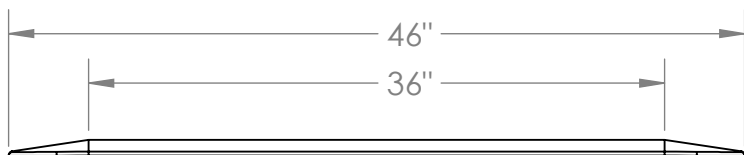

2

1

B

B

A

A

LAST UPDATE: 1/9/2025