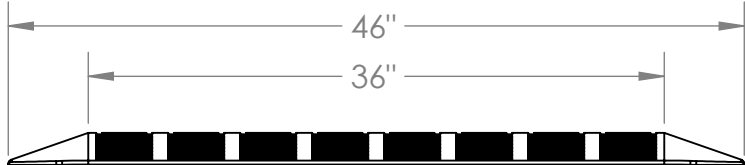

2

1

B

B

A

A

LAST UPDATE:
1/9/2025