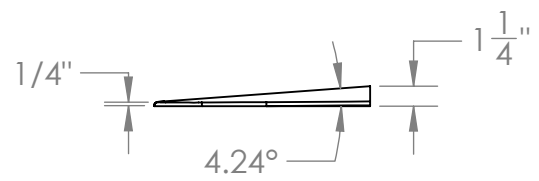

2

1

B

B

A

A

LAST UPDATE:
1/9/2025