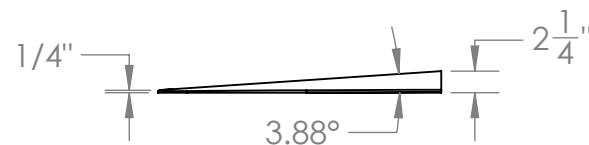

2

1

B

B

A

A

LAST UPDATE:
1/9/2025