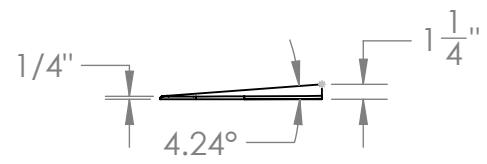

2

1

B

B

A

A

LAST UPDATE:
1/9/2025