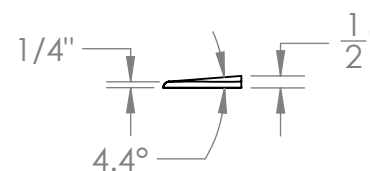

2

1

B

B

LAST UPDATE:
1/9/2025

A

A