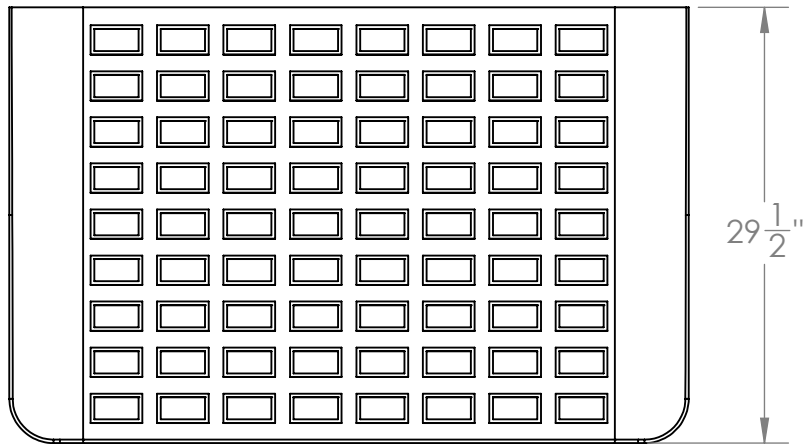

2

1

B

B

A

A

LAST UPDATE:
1/9/2025