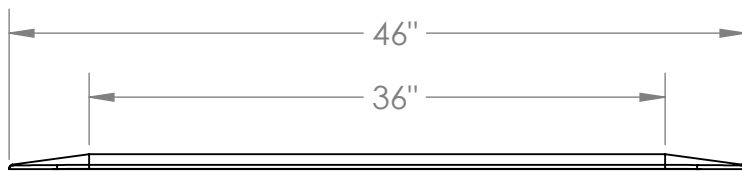

2

1

B

B

LAST UPDATE:
1/9/2025

A

A