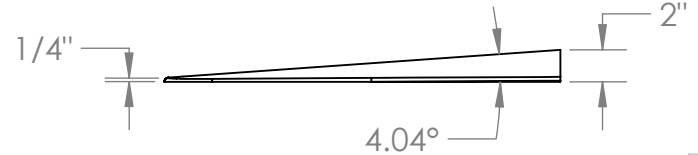

2

1

B

B

A

A

LAST UPDATE:
1/9/2025