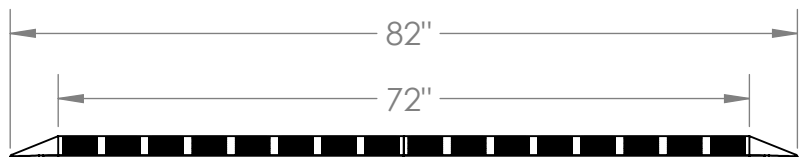

2

1

B

B

A

A

LAST UPDATE:
1/9/2025