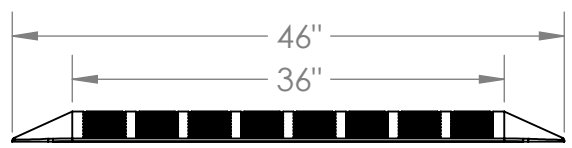

2

1

B

B

A

A

LAST UPDATE:
1/9/2025