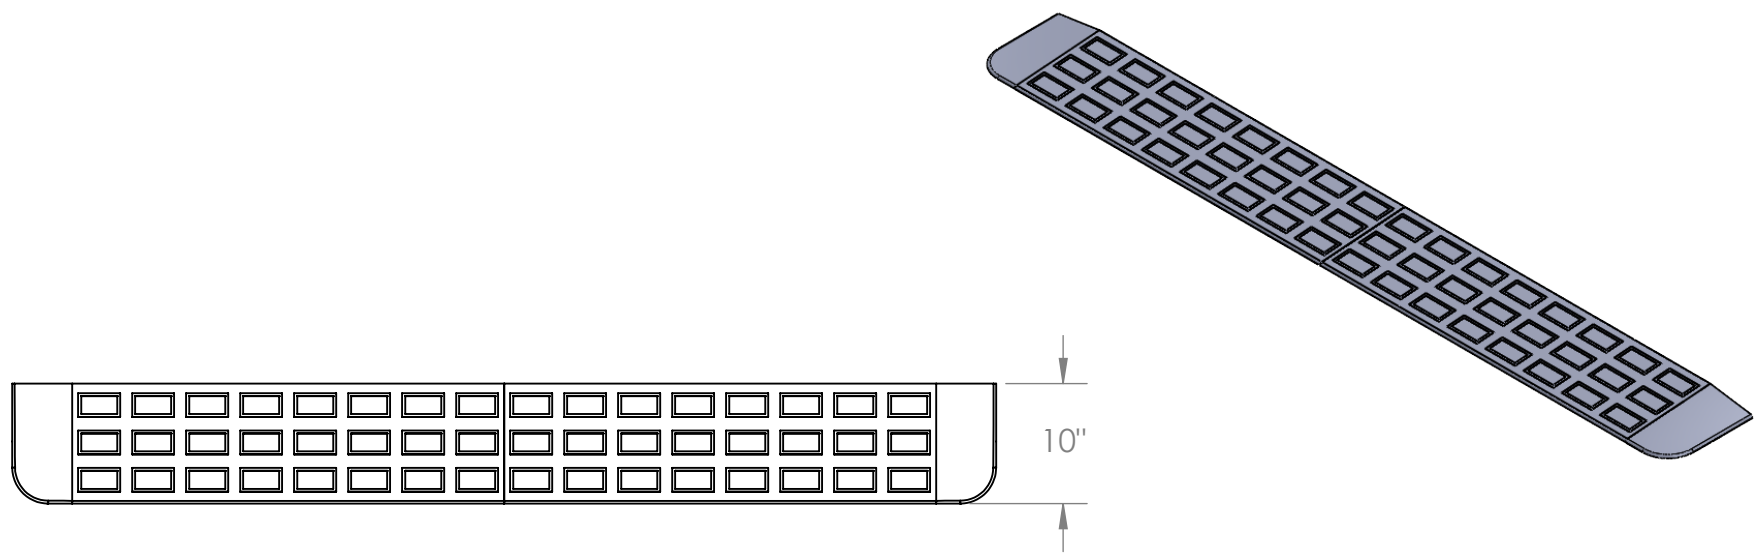

2

1

B

B

A

A

LAST UPDATE:
1/9/2025