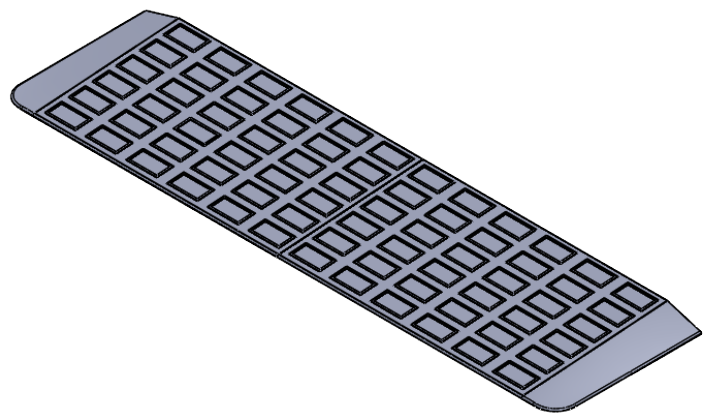

**CONTACT:**  
**SafePath Products:**  
 1 (800) 497-2003  
**Sales:**  
 quote@safepathproducts.com

UNLESS OTHERWISE SPECIFIED:  
 DIMENSIONS ARE IN **INCHES**

RAMP MODEL:	MRAEZ 1510
RAMP HEIGHT:	1 3/4"
RAMP WEIGHT:	39 LBS.

2

1

2

1

B

B

A

A