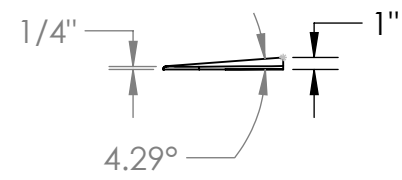

2

1

B

B

A

A

LAST UPDATE:
1/9/2025