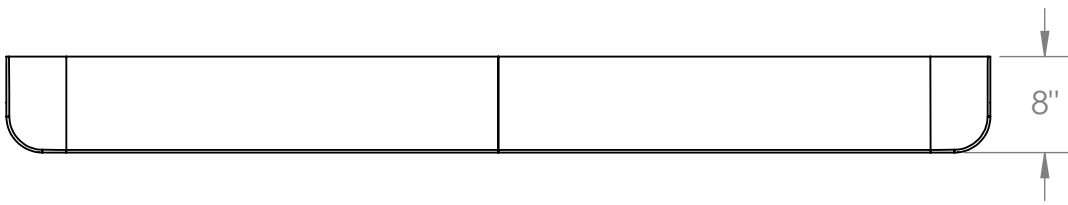

2

1

B

B

A

A

LAST UPDATE:
1/9/2025