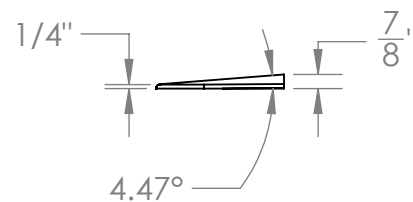

2

1

B

B

A

A

LAST UPDATE:
1/9/2025