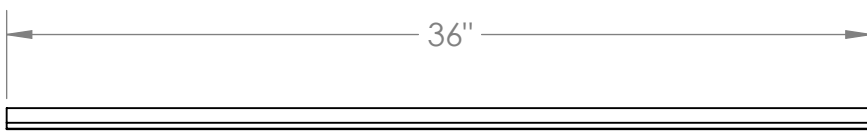

2

1

B

B

LAST UPDATE:
1/9/2025

A

A