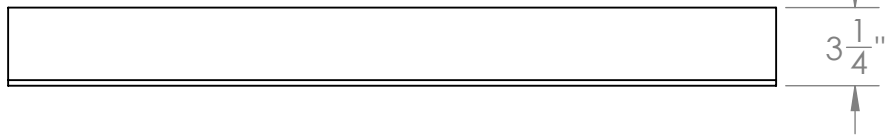

2

1

B

B

A

A

LAST UPDATE: 1/9/2025