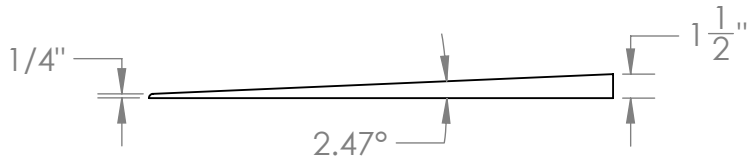

2

1

B

B

A

A

LAST UPDATE:
1/9/2025