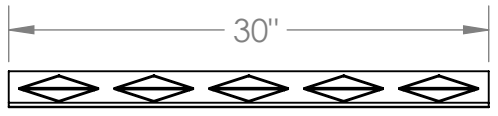

2

1

B

B

A

A

LAST UPDATE:
1/9/2025