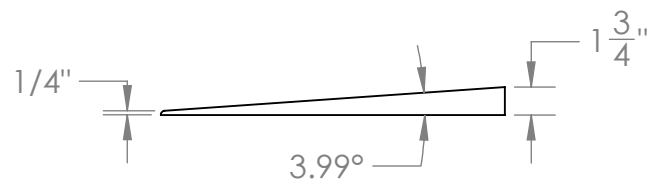

2

1

B

B

A

A

LAST UPDATE:
1/9/2025