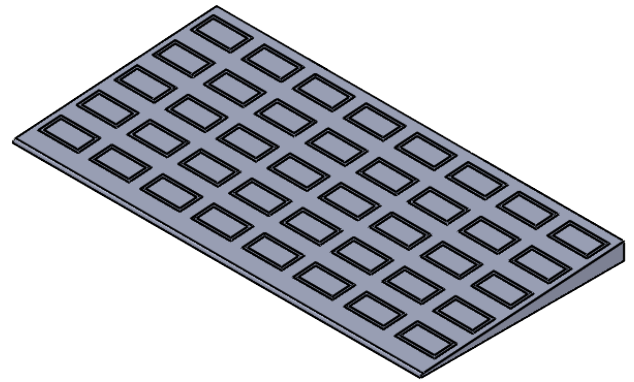

2

1

B

B

A

A

LAST UPDATE:
1/9/2025