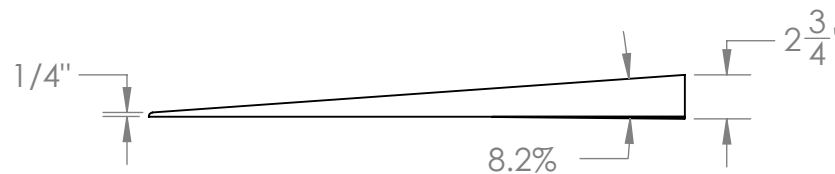

2

1

B

B

A

A

LAST UPDATE:
1/9/2025