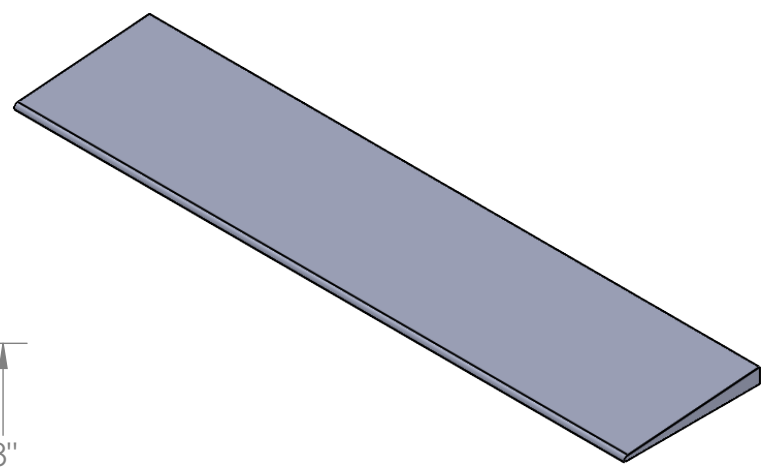

2

1

B

B

LAST UPDATE:
1/9/2025

A

A