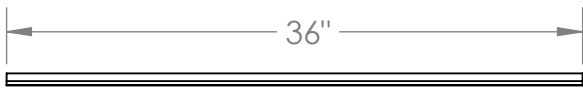

2

1

B

B

LAST UPDATE:
1/17/2025

A

A