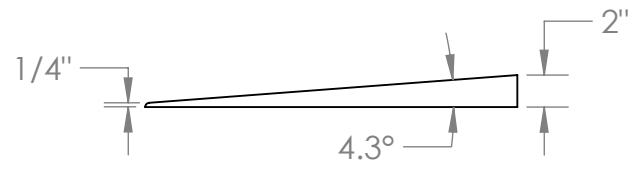

2

1

B

B

A

A

LAST UPDATE:
1/9/2025