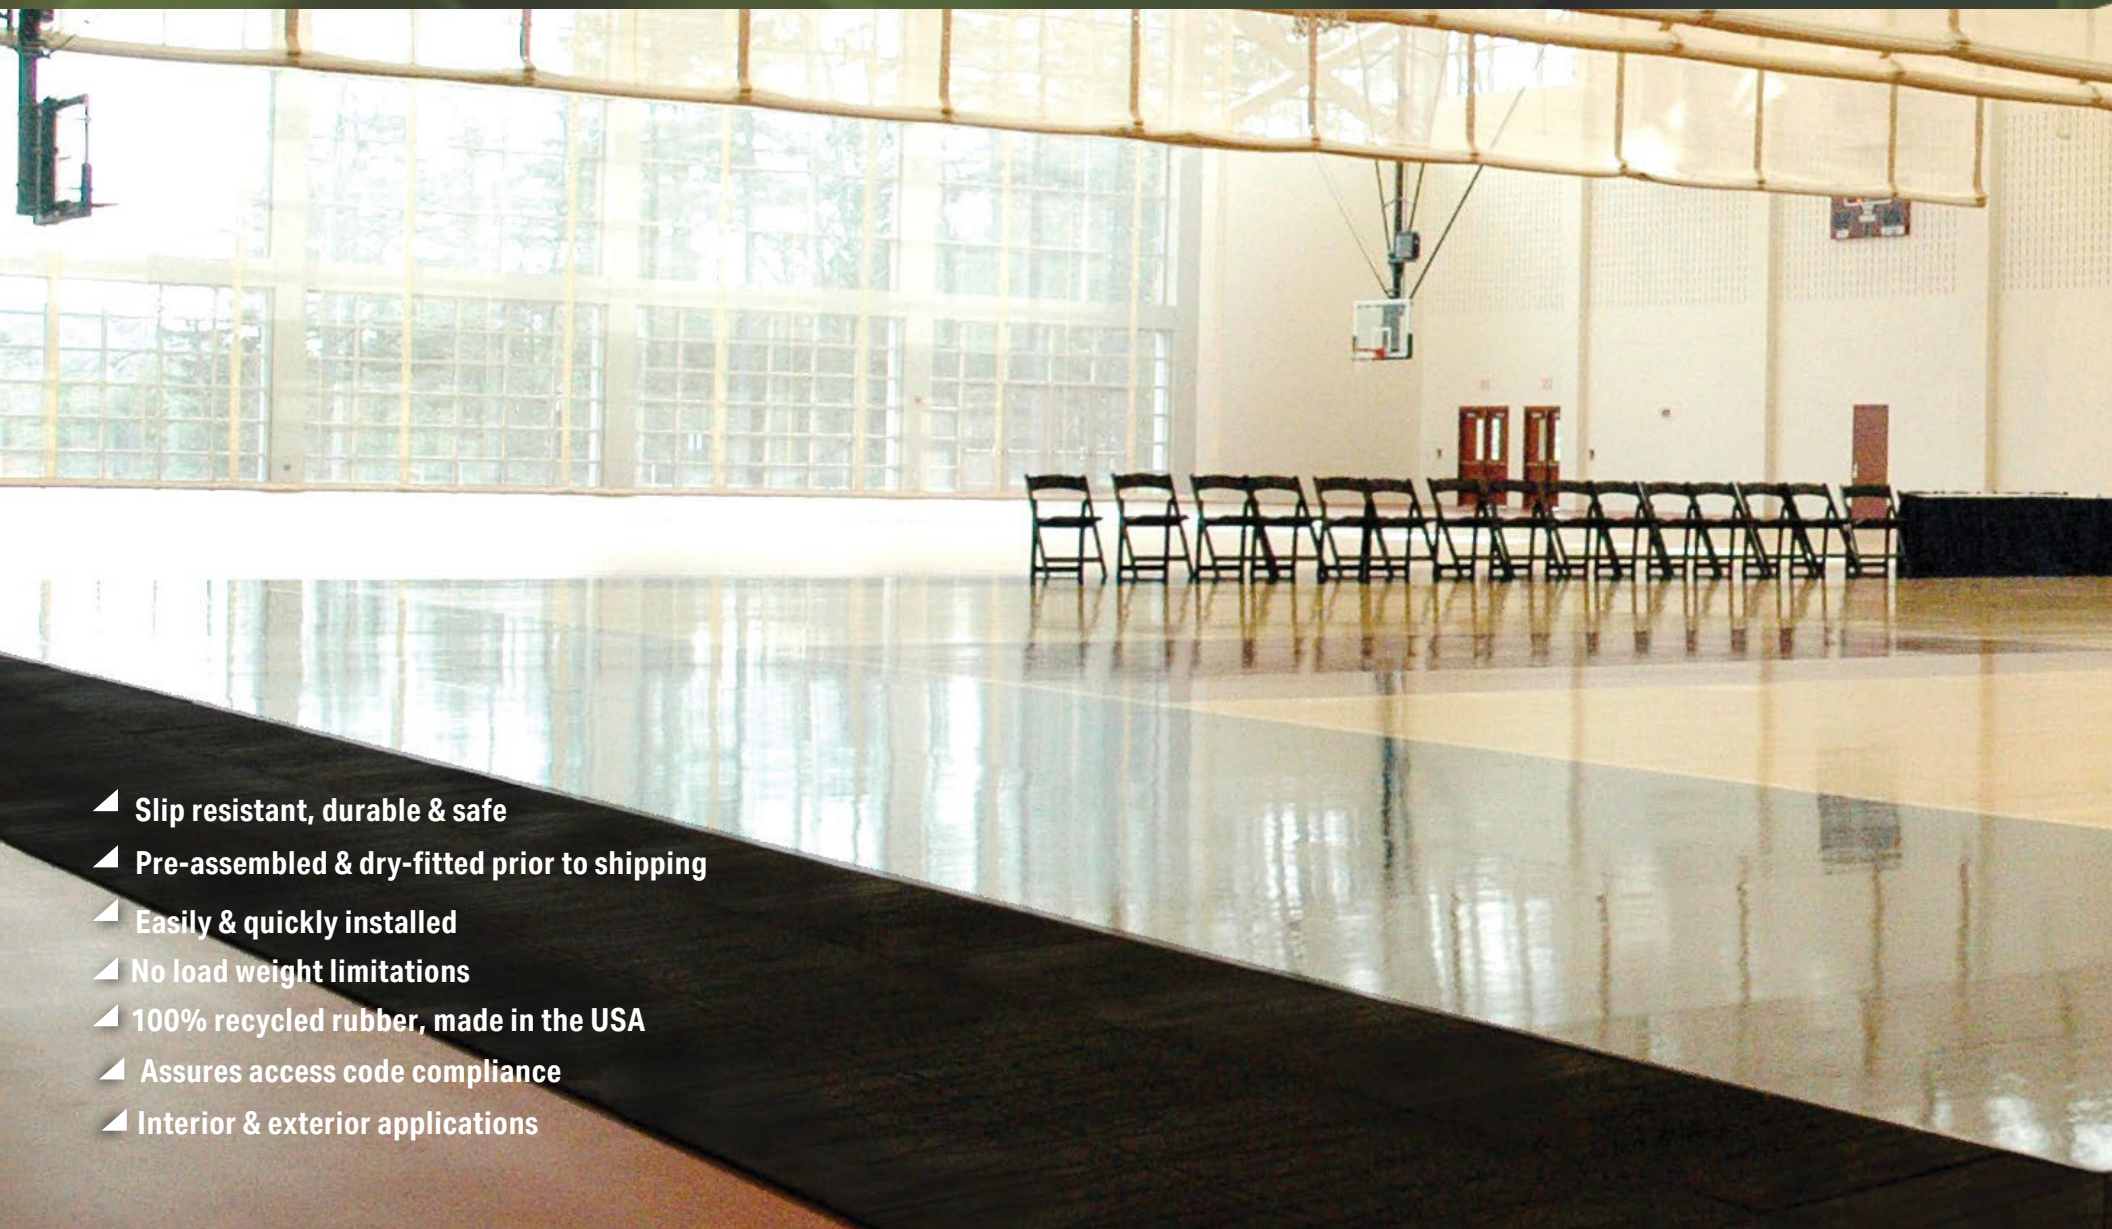

CourtEdge™ Reducer Ramps

Site Applications

REQUEST YOUR QUOTE ONLINE!

www.SafePathProducts.com/designs

CourtEdge™ Reducer Ramps

- ▲ Slip resistant, durable & safe
- ▲ Pre-assembled & dry-fitted prior to shipping
- ▲ Easily & quickly installed
- ▲ No load weight limitations
- ▲ 100% recycled rubber, made in the USA
- ▲ Assures access code compliance
- ▲ Interior & exterior applications

CourtEdge™ Reducer Ramps

PROBLEM:

New sport floors are often placed on top of existing floors, or a more robust floor is installed, creating vertical barriers. This gymnasium had a new basketball court installed which created a 2-1/2" rise around the whole court, which made it non-compliant, not to mention dangerous.