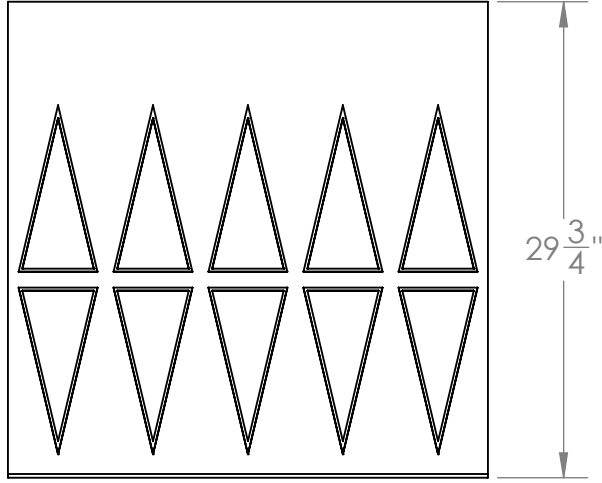

2

1

B

B

A

A

LAST UPDATE:
1/9/2025