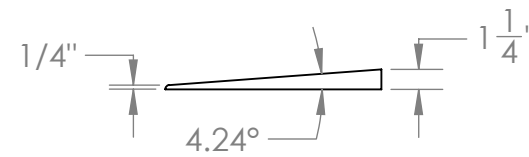

2

1

B

B

A

A

LAST UPDATE:
1/9/2025