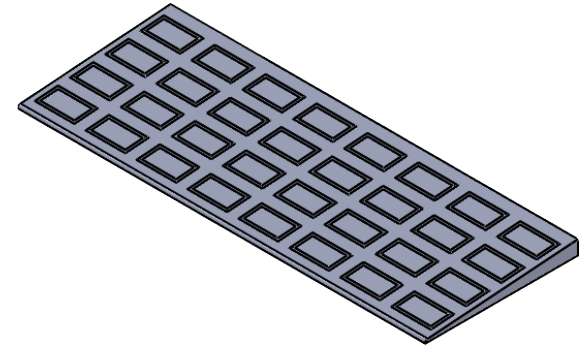

2

1

B

B

A

A

LAST UPDATE:
1/9/2025