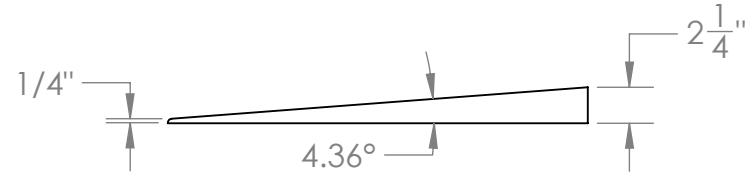

2

1

B

B

A

A

LAST UPDATE:
1/9/2025