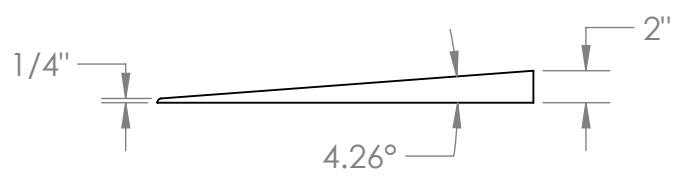

2

1

B

B

A

A

LAST UPDATE:
1/9/2025