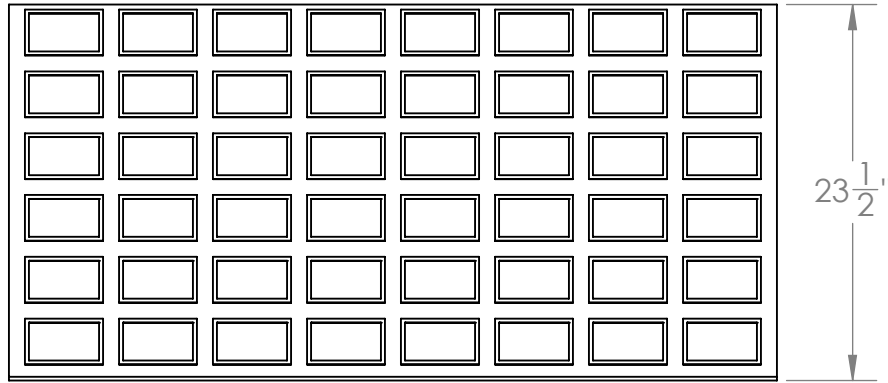

2

1

B

B

A

A

LAST UPDATE:
1/9/2025