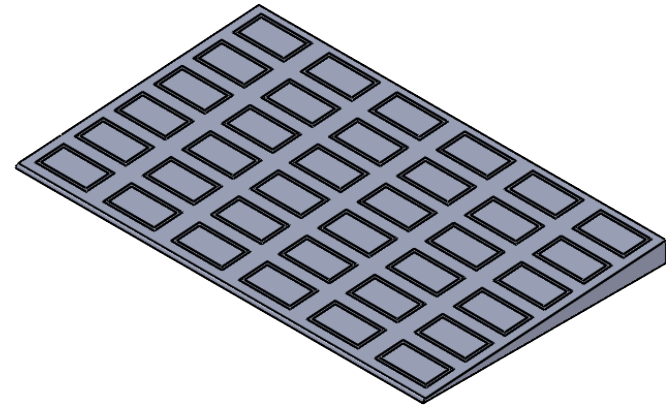

2

1

B

B

A

A

LAST UPDATE:
1/9/2025