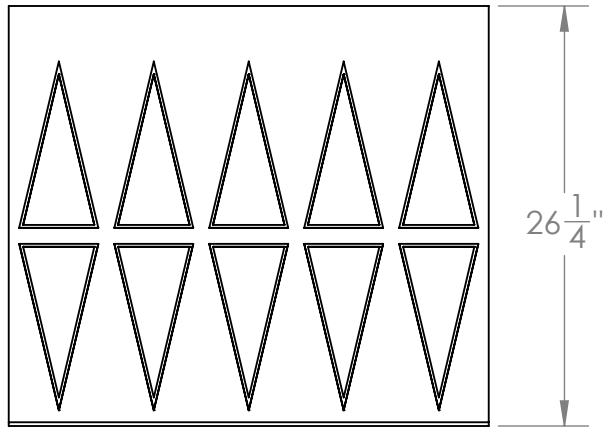

2

1

B

B

A

A

LAST UPDATE:
1/9/2025