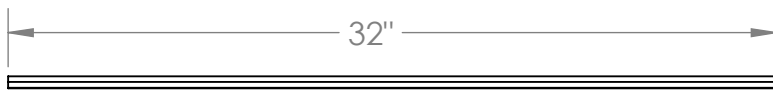

2

1

B

B

A

A

LAST UPDATE: 1/9/2025