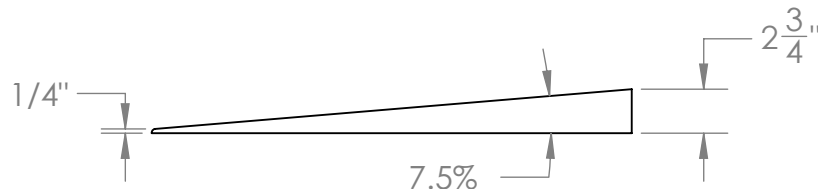

2

1

B

B

LAST UPDATE:
1/9/2025

A

A