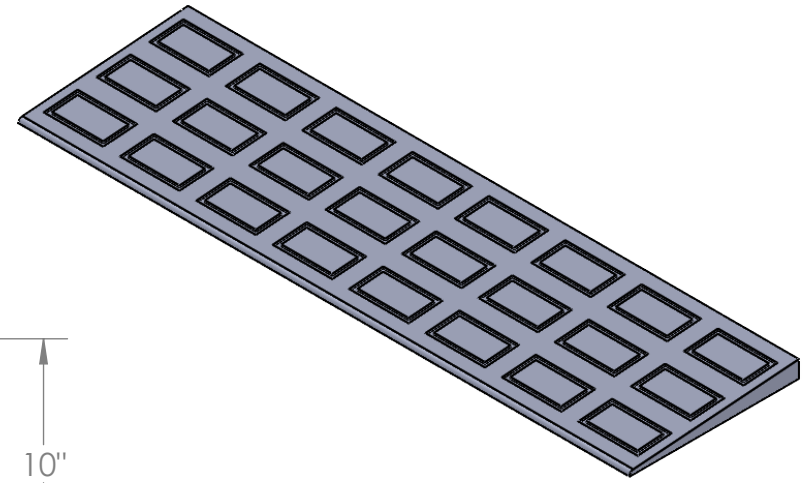

2

1

B

B

LAST UPDATE:
1/17/2025

A

A