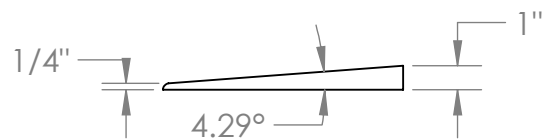

2

1

B

B

LAST UPDATE:
1/17/2025

A

A