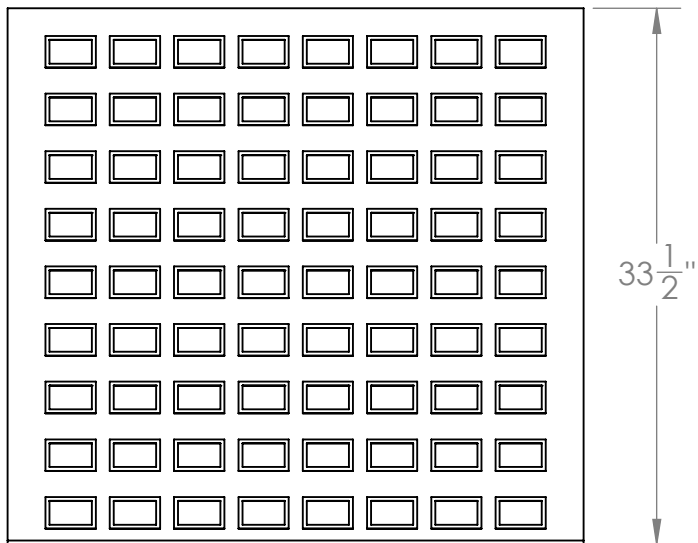

2

1

B

B

A

A

LAST UPDATE:
1/9/2025