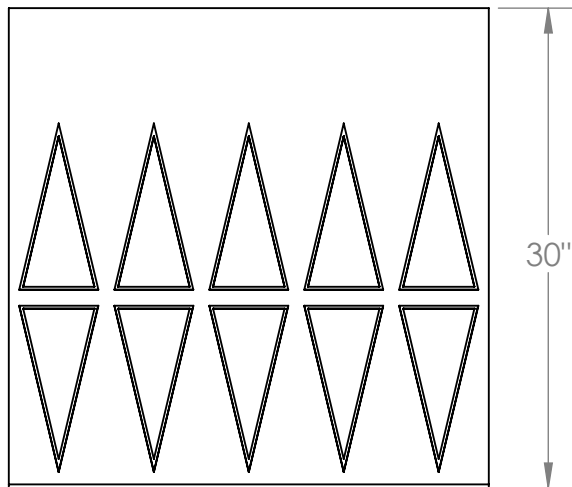

2

1

B

B

LAST UPDATE:
1/9/2025

A

A