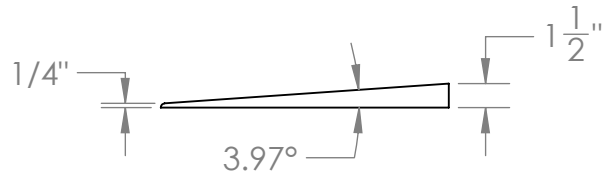

2

1

B

B

A

A

LAST UPDATE:
1/9/2025