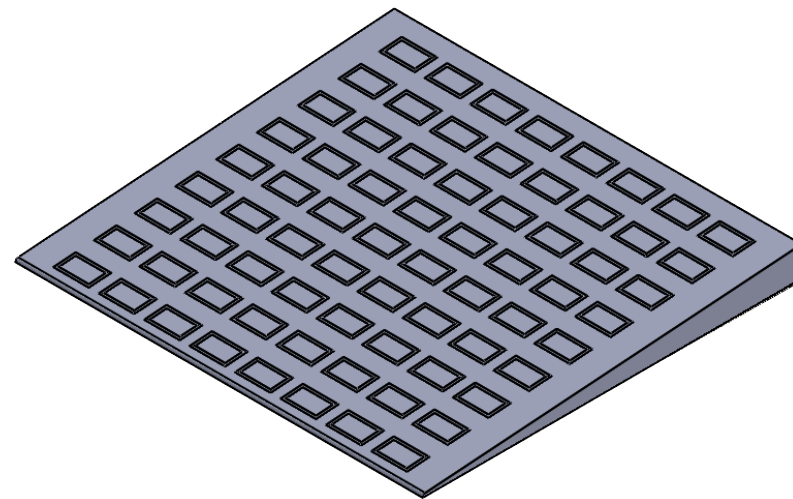

2

1

B

B

A

A

LAST UPDATE:
1/9/2025