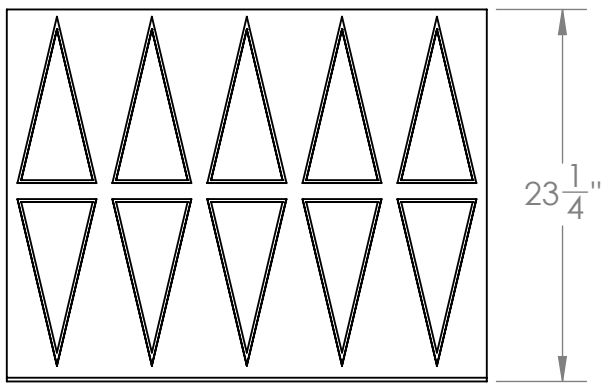

2

1

B

B

A

A

LAST UPDATE:
1/9/2025