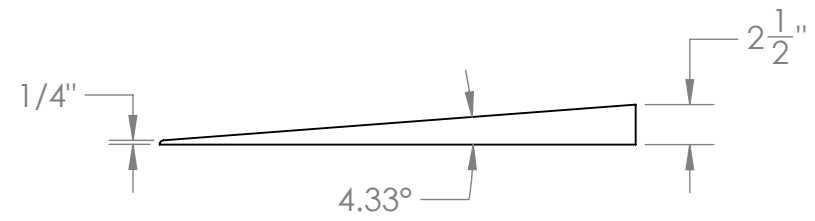

2

1

B

B

A

A

LAST UPDATE:
1/9/2025