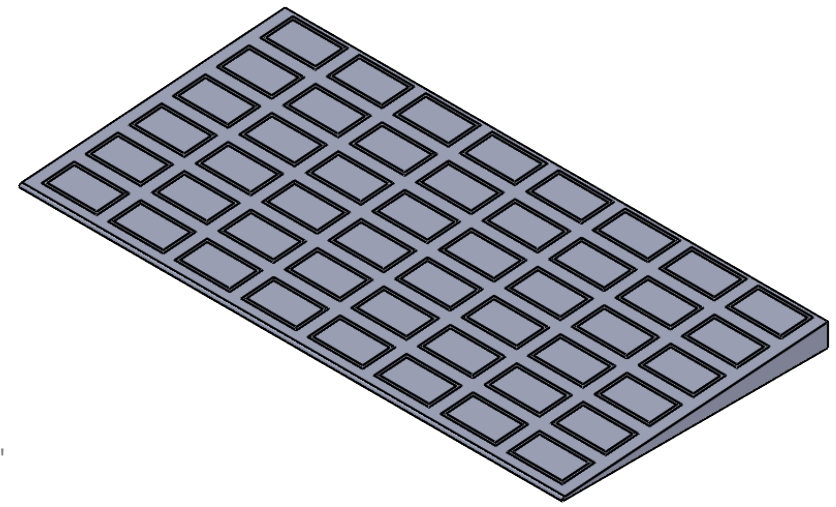

2

1

B

B

A

A

LAST UPDATE:
1/9/2025