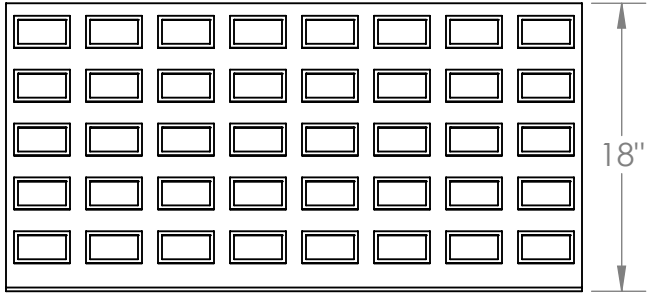

2

1

B

B

A

A

LAST UPDATE:
1/9/2025