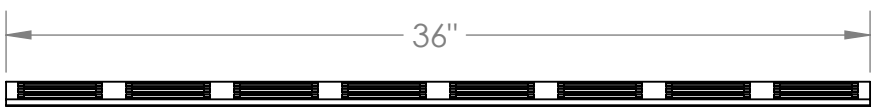

2

1

B

B

LAST UPDATE:
1/17/2025

A

A