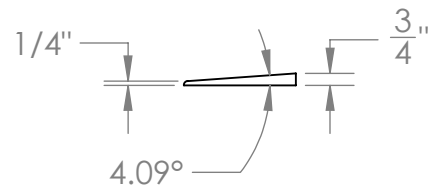

2

1

B

B

LAST UPDATE:
1/17/2025

A

A