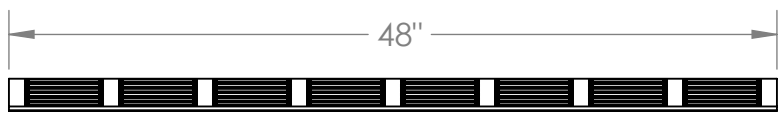

2

1

B

B

A

A

LAST UPDATE:
1/9/2025