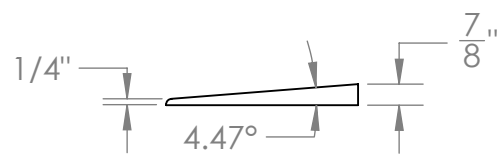

2

1

B

B

LAST UPDATE:
1/9/2025

A

A