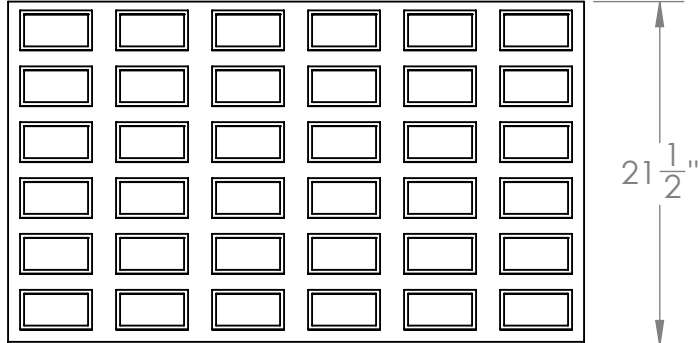

2

1

B

B

A

A

LAST UPDATE:
1/9/2025