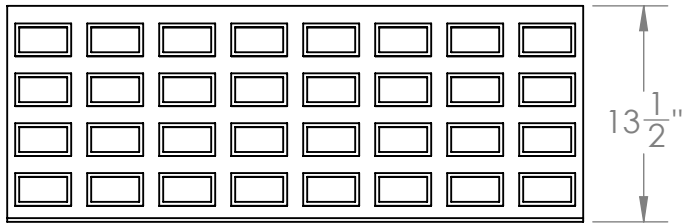

2

1

B

B

A

A

LAST UPDATE:
1/9/2025