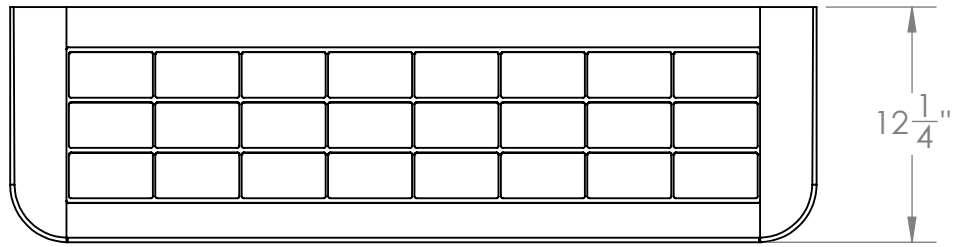

2

1

B

B

A

A

LAST UPDATE: 1/9/2025