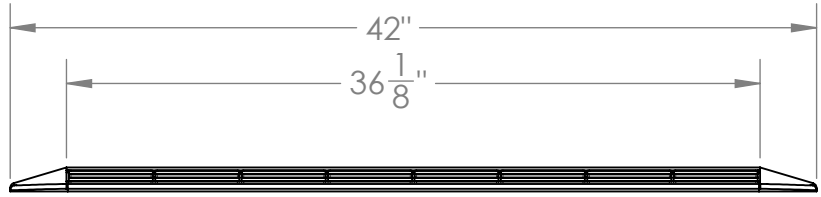

BigHorn™ Ramps

Site Applications

2

1

B

B

A

A

CONTACT:
SafePath Products:
1 (800) 497-2003
Sales:
quote@safepathproducts.com

UNLESS OTHERWISE SPECIFIED:
DIMENSIONS ARE IN **INCHES**

| | |
|--------------|----------|
| RAMP MODEL: | Big Horn |
| RAMP HEIGHT: | 1 1/4" |
| RAMP WEIGHT: | 14 LBS. |