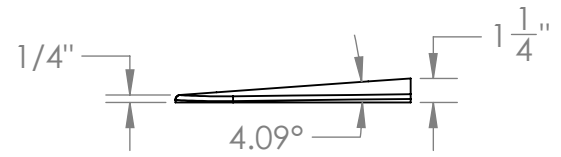

2

1

B

B

A

A

LAST UPDATE: 1/9/2025